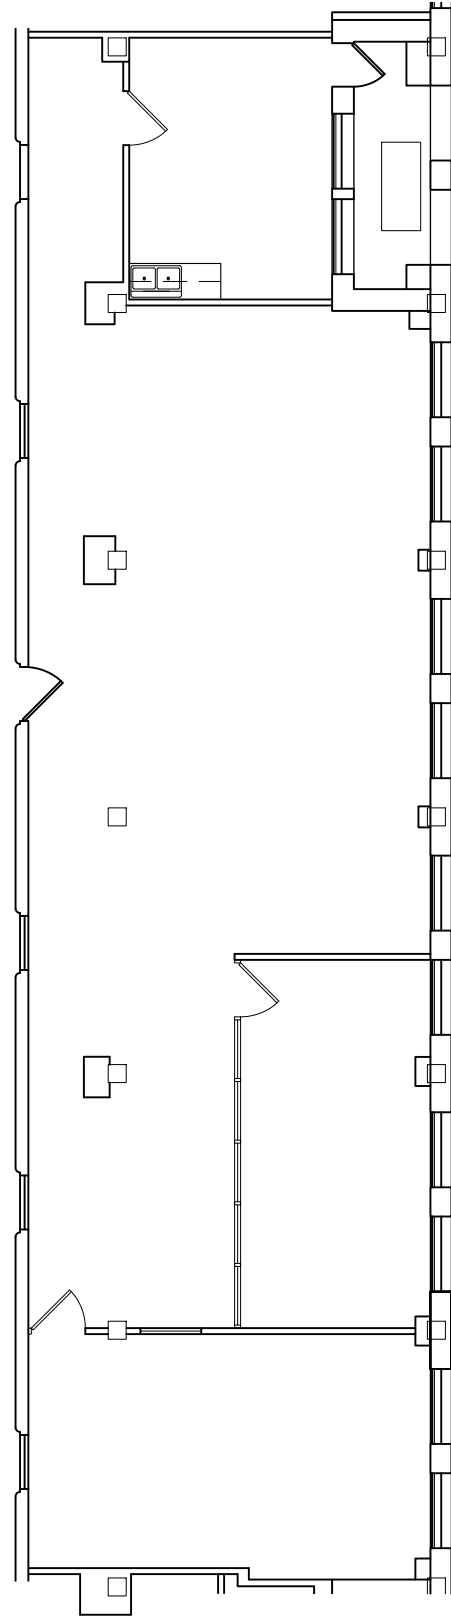

315 W 9TH ST.
SUITE 702
315 W 9TH ST.
LOS ANGELES, CA 90015
RSF: 2,417

DRAWN BY: TA

ISSUE: 1/15/2021

REVISIONS:

SCALE:

LEGEND:

-  SEE WALL SCHEDULE
-  SEE GLAZING SCHEDULE
-  SEE DOOR SCHEDULE
-  BUILDING STANDARD MILLWORK

SHEET TITLE:

FLOOR PLAN

SHEET:

ID1.01