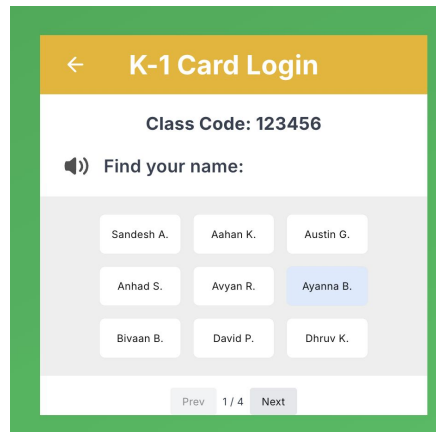

SELECT NAME

1. 5 Find and click your **NAME**