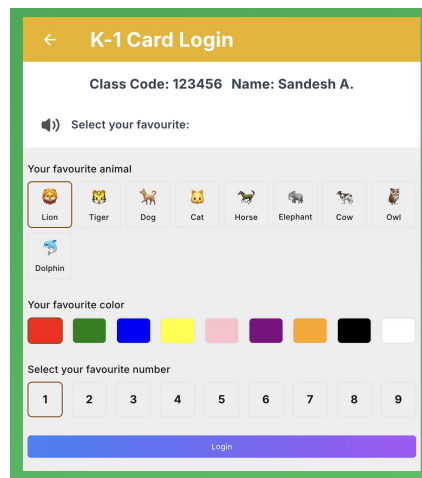

## ENTER CLASS CODE

- 4 Enter Class Code: \_\_\_\_\_

## SELECT NAME

- 5 Find and click your **NAME**

## PREFERENCES & LOGIN

- 6 Pick favorite **ANIMAL**
- 7 Pick favorite **COLOR**
- 8 Pick favorite **NUMBER**
- 9 Click "Login"

Click on class: \_\_\_\_\_