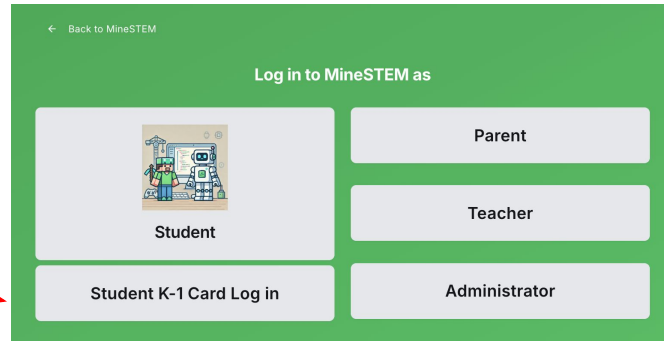

# Student's Guide for Logging into Minestem with K-1 Card

## GETTING STARTED

- 1 Go to [www.minestem.com](http://www.minestem.com)
- 2 Click "Log in"
- 3 Click "Student K-1 Card Log in"