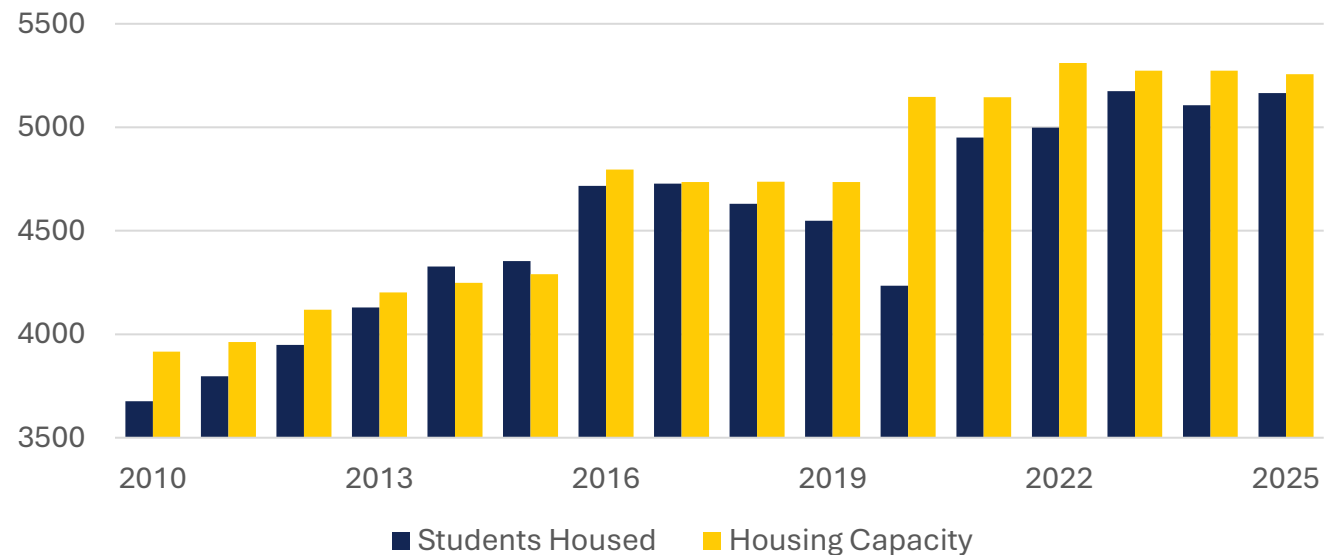

Recent Milestones

Records in enrollment, retention rates, graduation rates and research

MSU sets spring enrollment record
of 16,373 students

MSU Student Enrollment 2010-2025

Fall enrollment has increased nearly 27% in the last 15 years.

81.8%
RETENTION

MSU's FTE enrollment 2010-2025

Fall full-time equivalent enrollment has grown 37% in the past 15 years.

Growth in MSU Student Housing Capacity

5,166

Students living on campus this fall

30%

of MSU students live in on-campus housing

41%

Growth in students living in on-campus over 15 years

The Freshman 15 Initiative

87% of incoming students and 69% of all MSU undergraduates enrolled in 15 or more credits this fall.

MSU Graduation Rates, 2015-2025