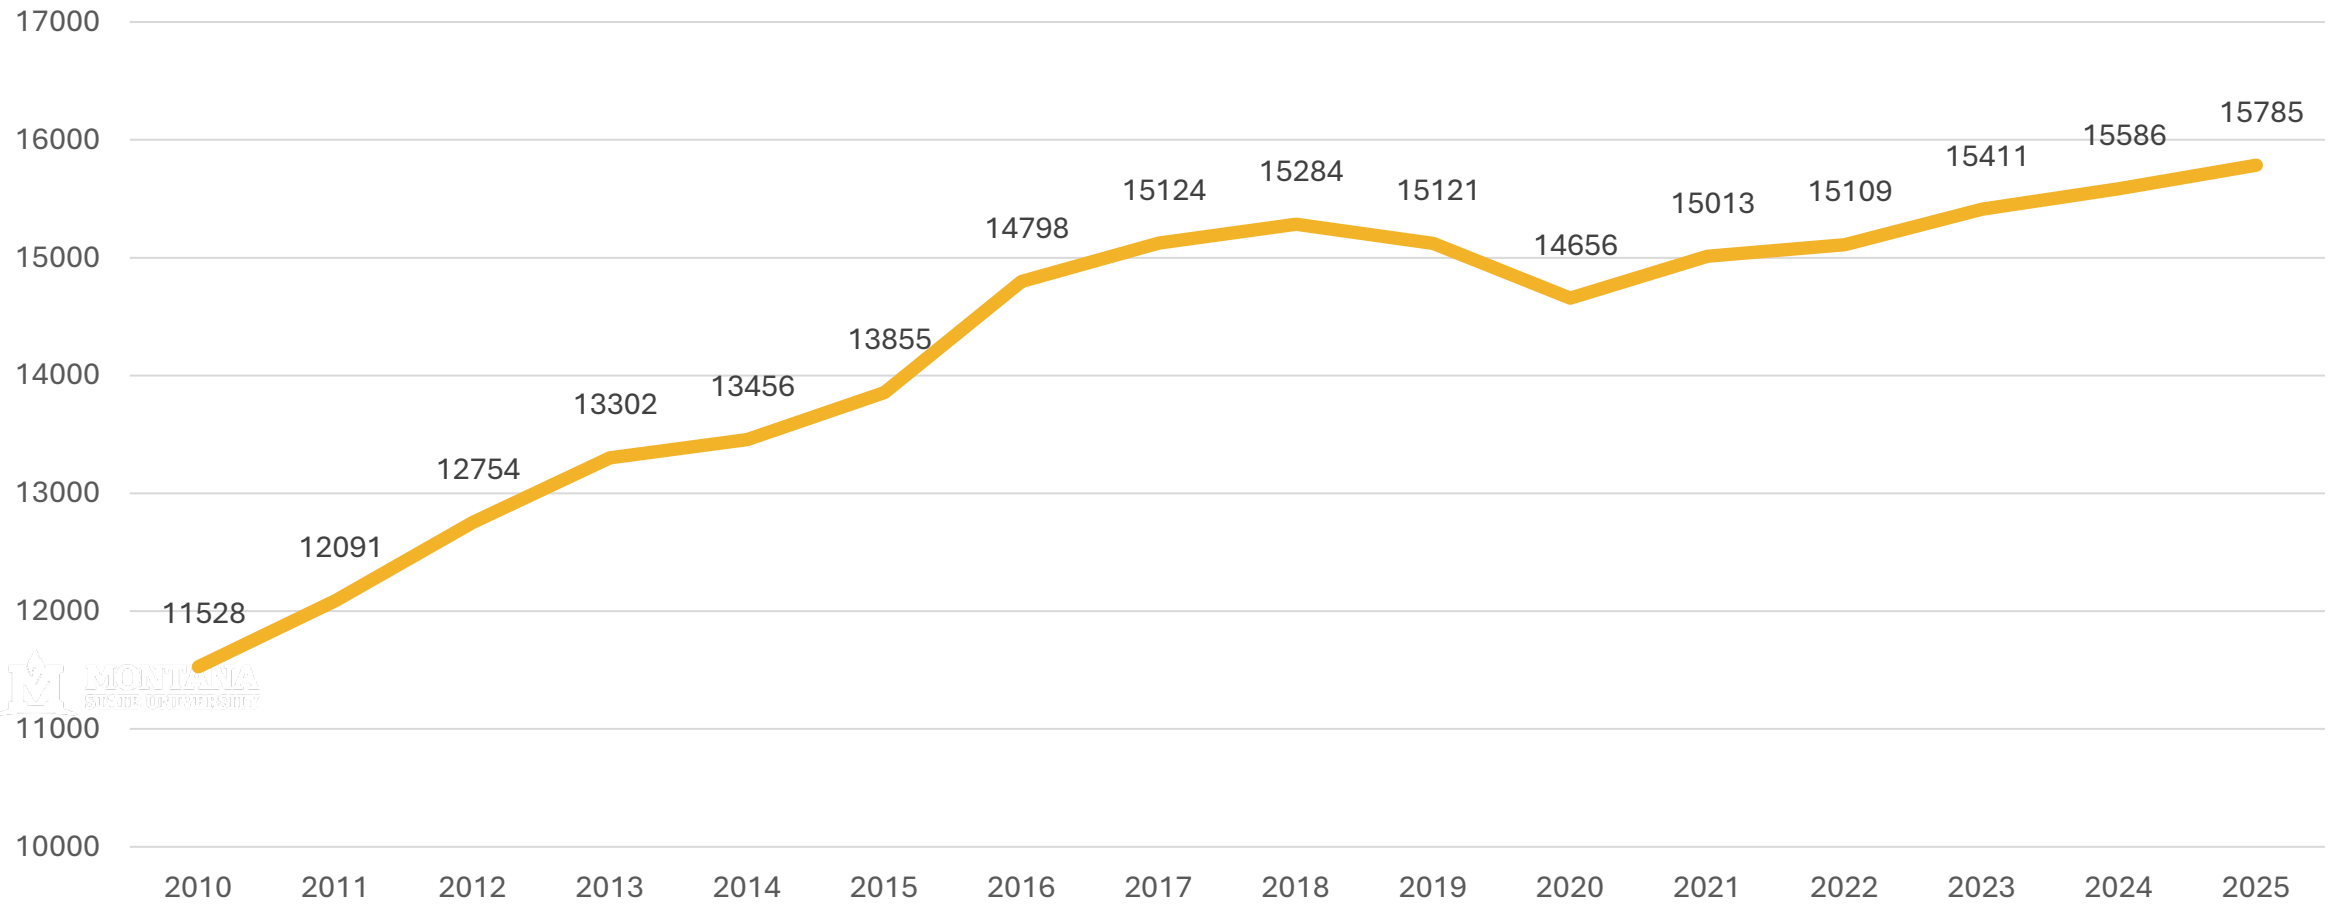

Recent Milestones

Records in enrollment, retention rates, graduation rates and research

MSU sets spring enrollment record
of 16,373 students

MSU Student Enrollment 2010-2025

Fall enrollment has increased nearly 27% in the last 15 years.

81.8%
RETENTION

MSU's FTE enrollment 2010-2025

Fall full-time equivalent enrollment has grown 37% in the past 15 years.

Growth in MSU Student Housing Capacity

5,166

Students living on campus this fall

30%

of MSU students live in on-campus housing

41%

Growth in students living in on-campus over 15 years

The Freshman 15 Initiative

87% of incoming students and 69% of all MSU undergraduates enrolled in 15 or more credits this fall.

MSU Graduation Rates, 2015-2025