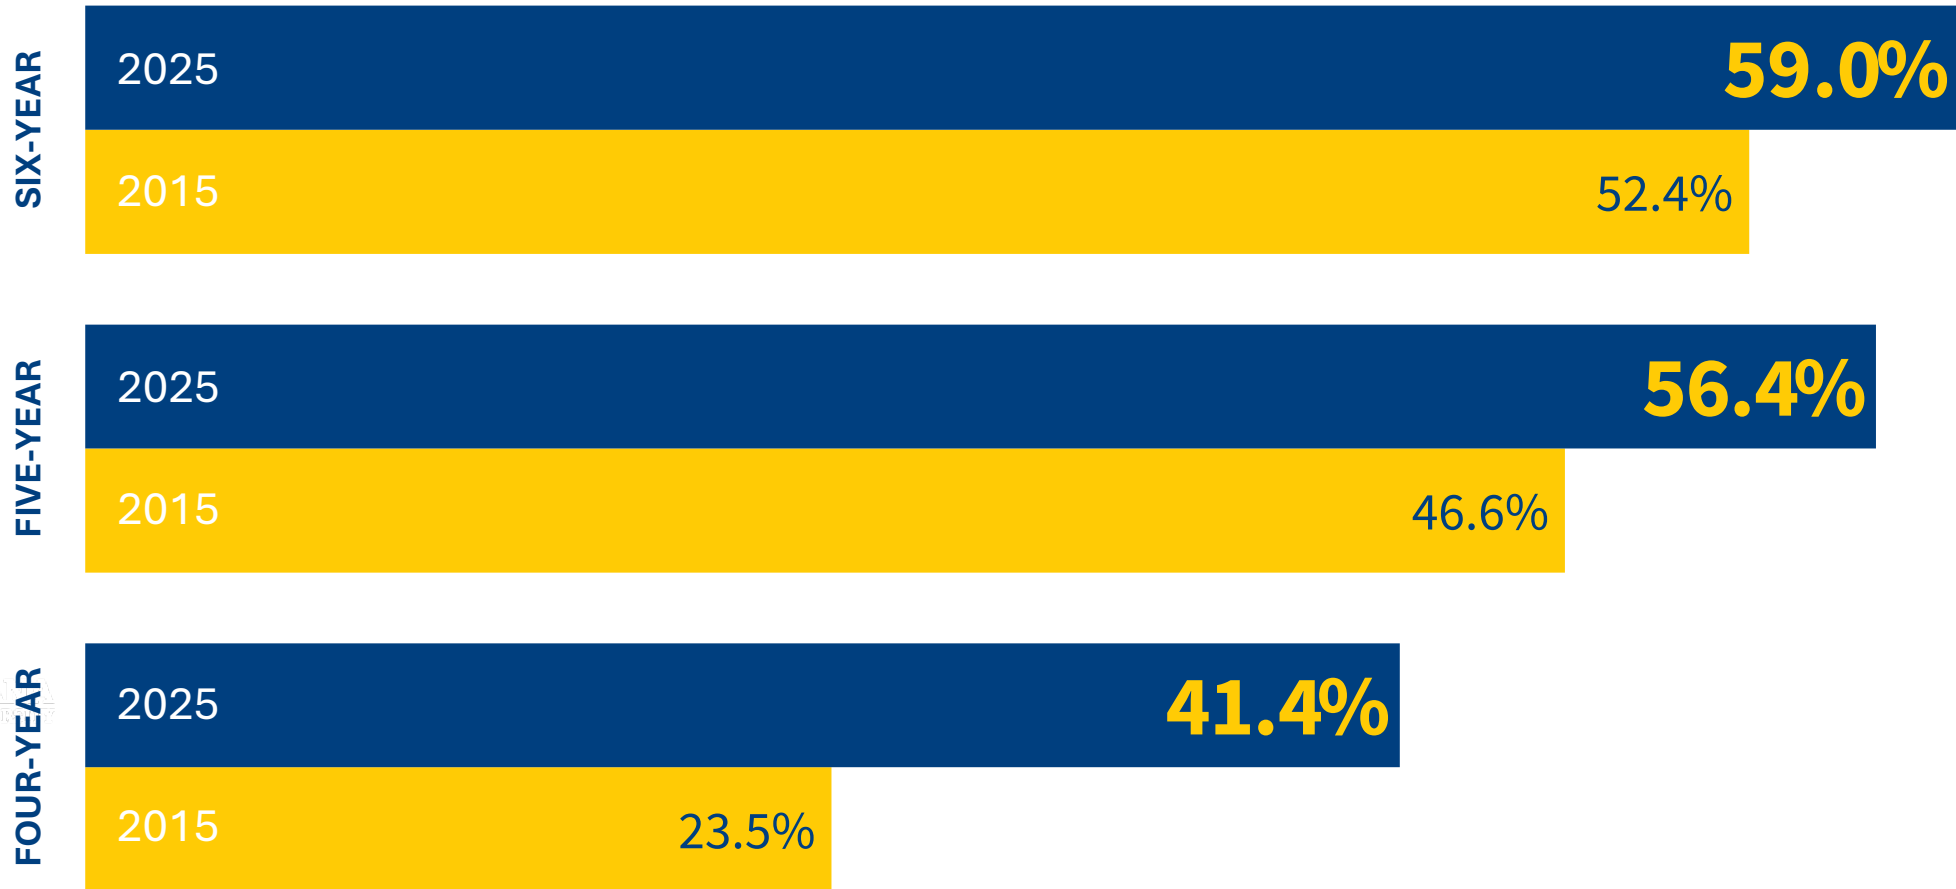

41%

Growth in students living in on-campus over 15 years

The Freshman 15 Initiative

87% of incoming students and 69% of all MSU undergraduates enrolled in 15 or more credits this fall.

MSU Graduation Rates, 2015-2025