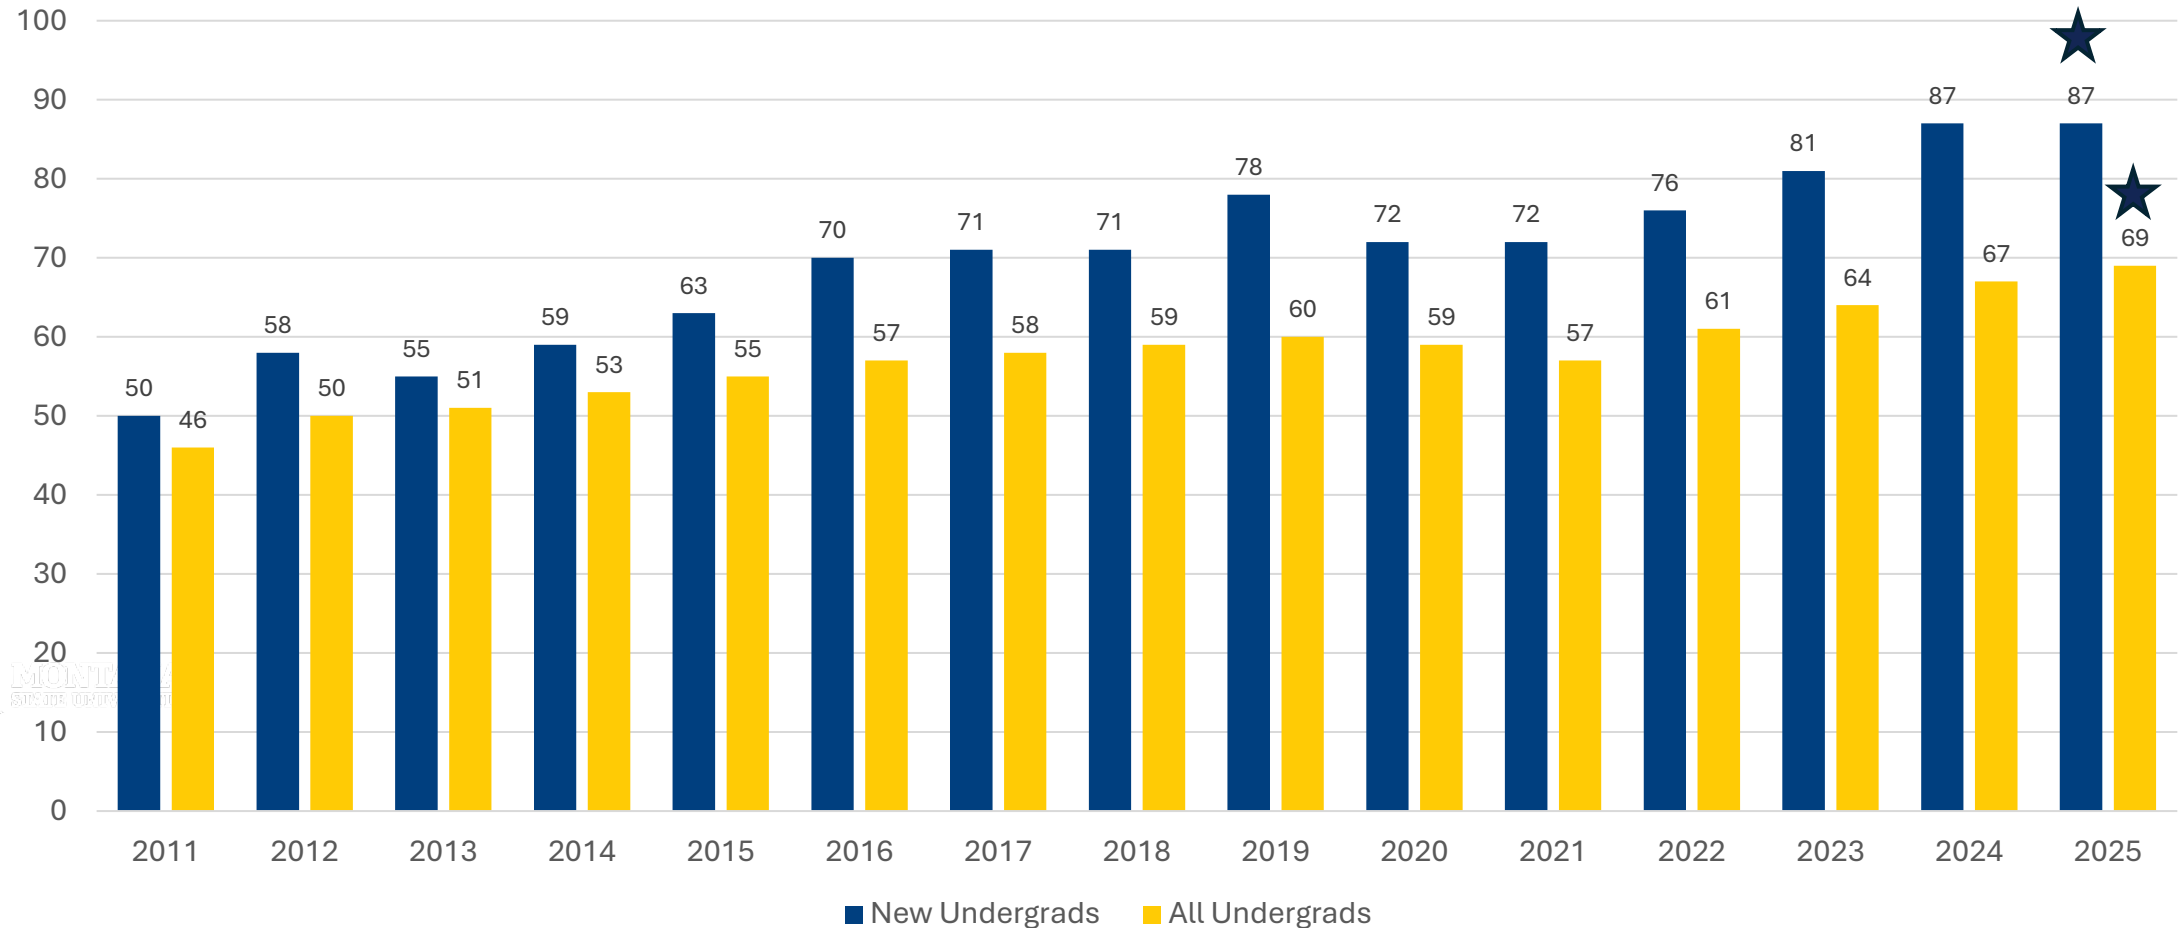

Recent Milestones

Records in enrollment, retention rates, graduation rates and research

MSU sets spring enrollment record
of 16,373 students

MSU Student Enrollment 2010-2025

Fall enrollment has increased nearly 27% in the last 15 years.

81.8%
RETENTION

MSU's FTE enrollment 2010-2025

Fall full-time equivalent enrollment has grown 37% in the past 15 years.

Growth in MSU Student Housing Capacity

5,166

Students living on campus this fall

30%

of MSU students live in on-campus housing

41%

Growth in students living in on-campus over 15 years

The Freshman 15 Initiative

87% of incoming students and 69% of all MSU undergraduates enrolled in 15 or more credits this fall.

MSU Graduation Rates, 2015-2025