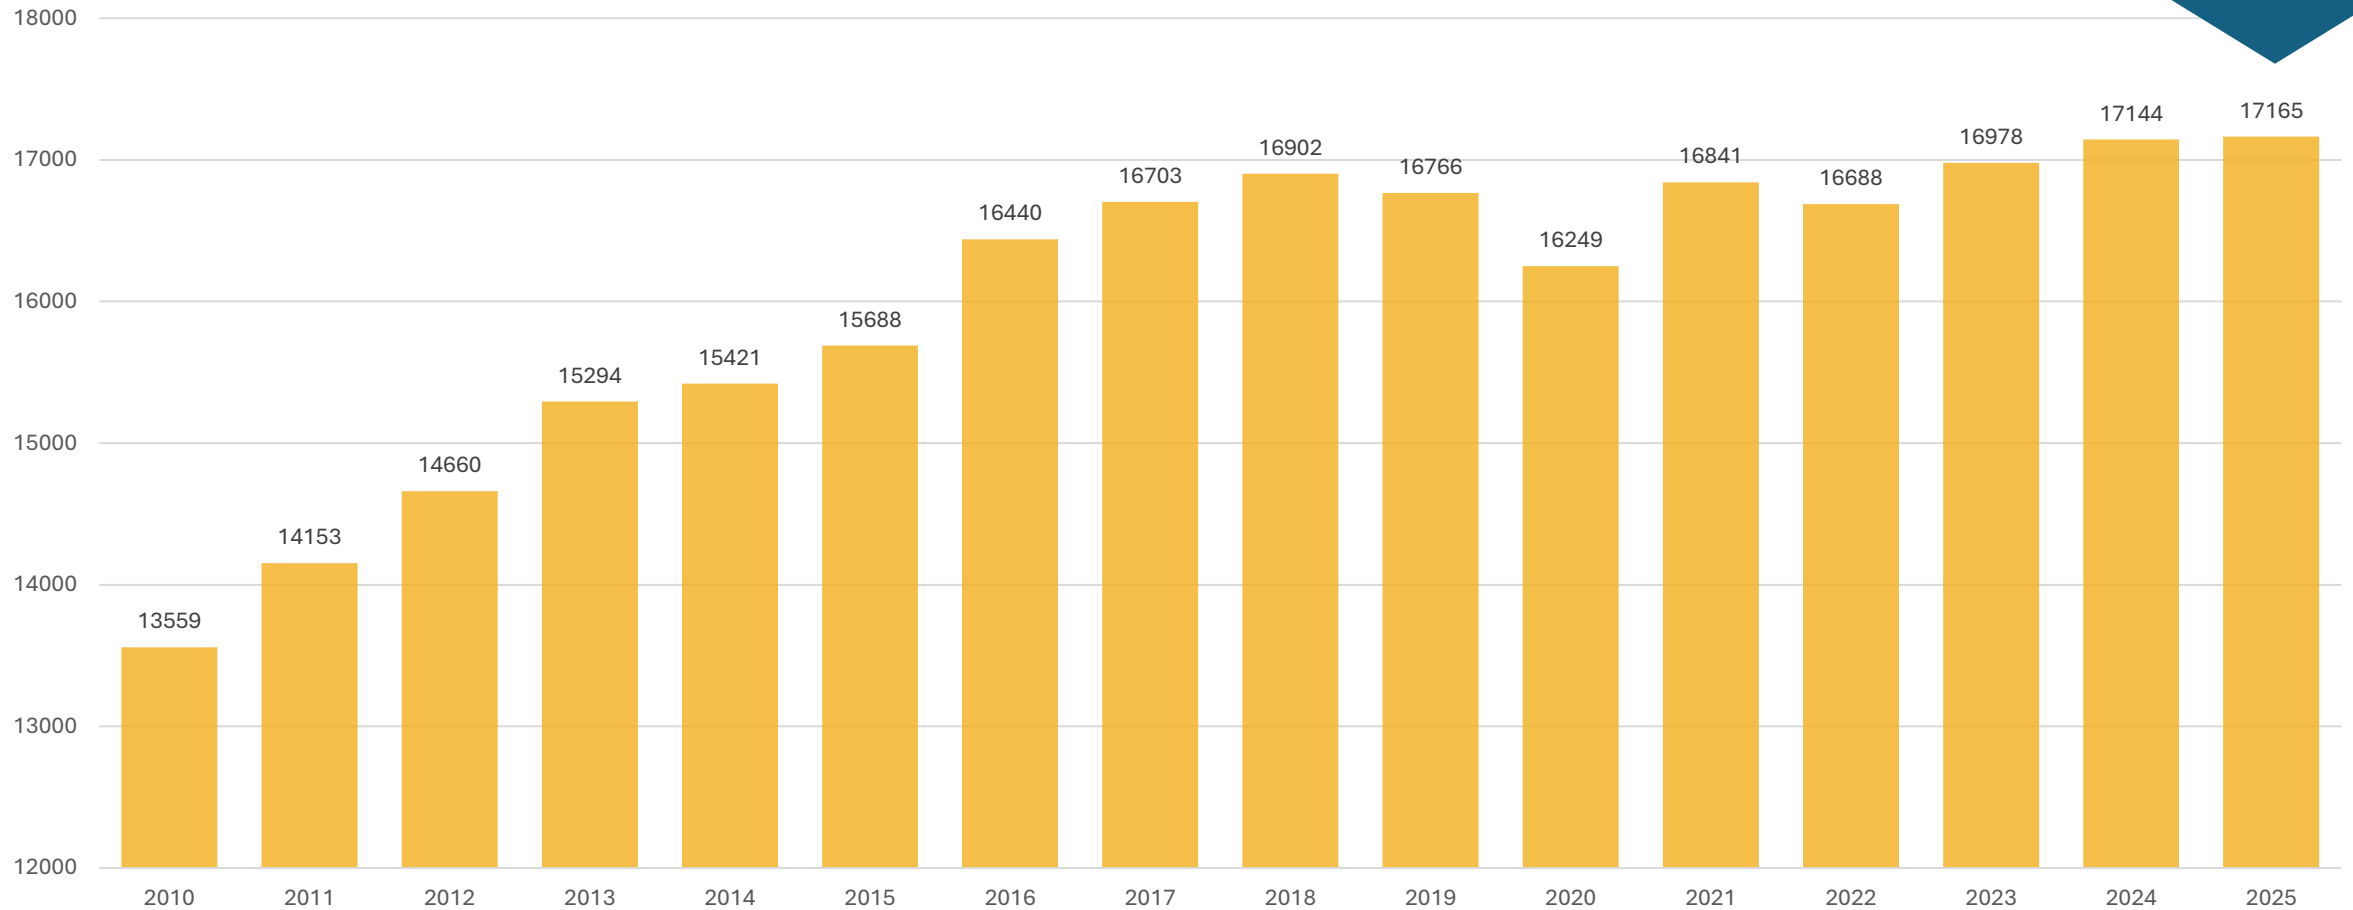

Recent Milestones

Records in enrollment, retention rates, graduation rates and research

MSU sets spring enrollment record
of 16,373 students

MSU Student Enrollment 2010-2025

Fall enrollment has increased nearly 27% in the last 15 years.

81.8%
RETENTION

MSU's FTE enrollment 2010-2025

Fall full-time equivalent enrollment has grown 37% in the past 15 years.

Growth in MSU Student Housing Capacity

5,166

Students living on campus this fall

30%

of MSU students live in on-campus housing

41%

Growth in students living in on-campus over 15 years

The Freshman 15 Initiative

87% of incoming students and 69% of all MSU undergraduates enrolled in 15 or more credits this fall.

MSU Graduation Rates, 2015-2025