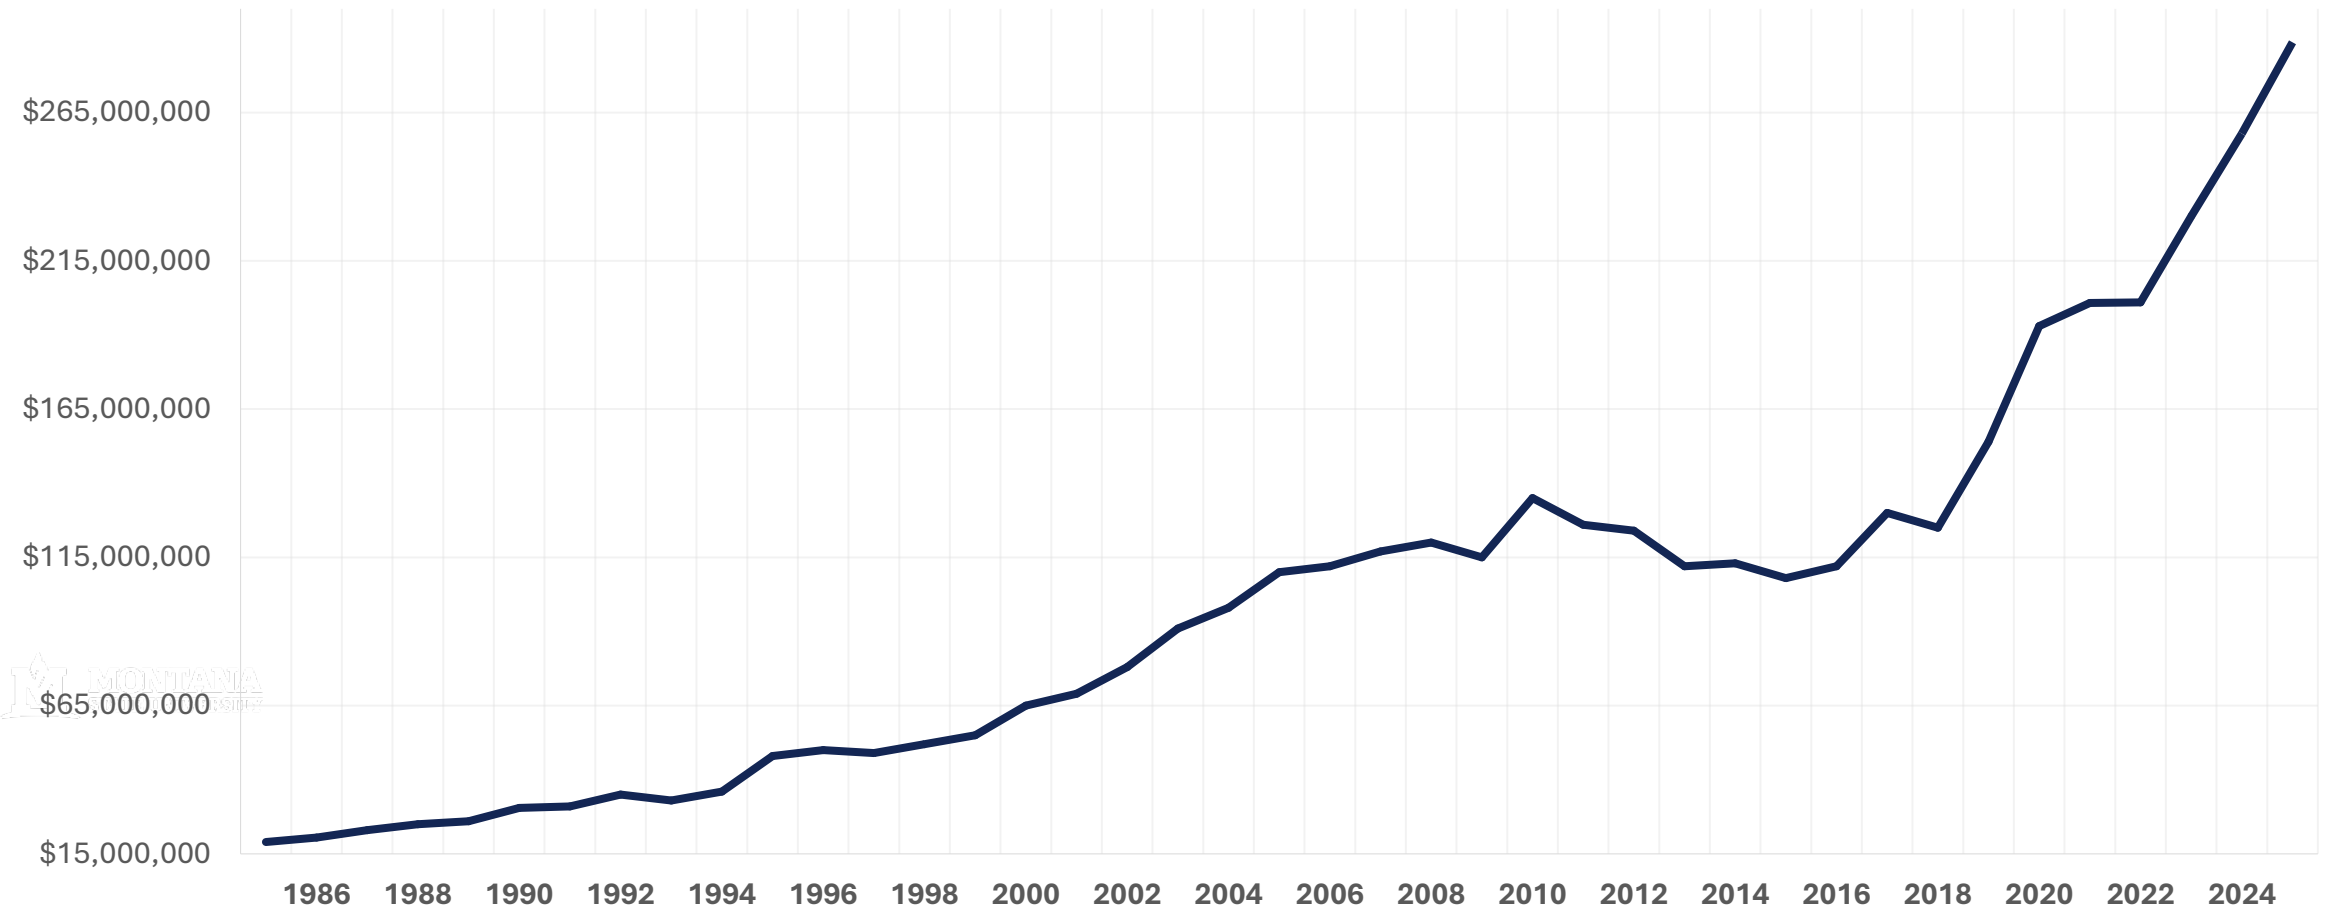

41%

Growth in students living in on-campus over 15 years

The Freshman 15 Initiative

87% of incoming students and 69% of all MSU undergraduates enrolled in 15 or more credits this fall.

MSU Graduation Rates, 2015-2025

Research Strength

Our research enterprise continues to grow

Research expenditures set new record of \$288.7 million

MSU Annual Research Expenditures

Fall 2025 brought a new record of \$288.7 million, a 167% increase over 15 years