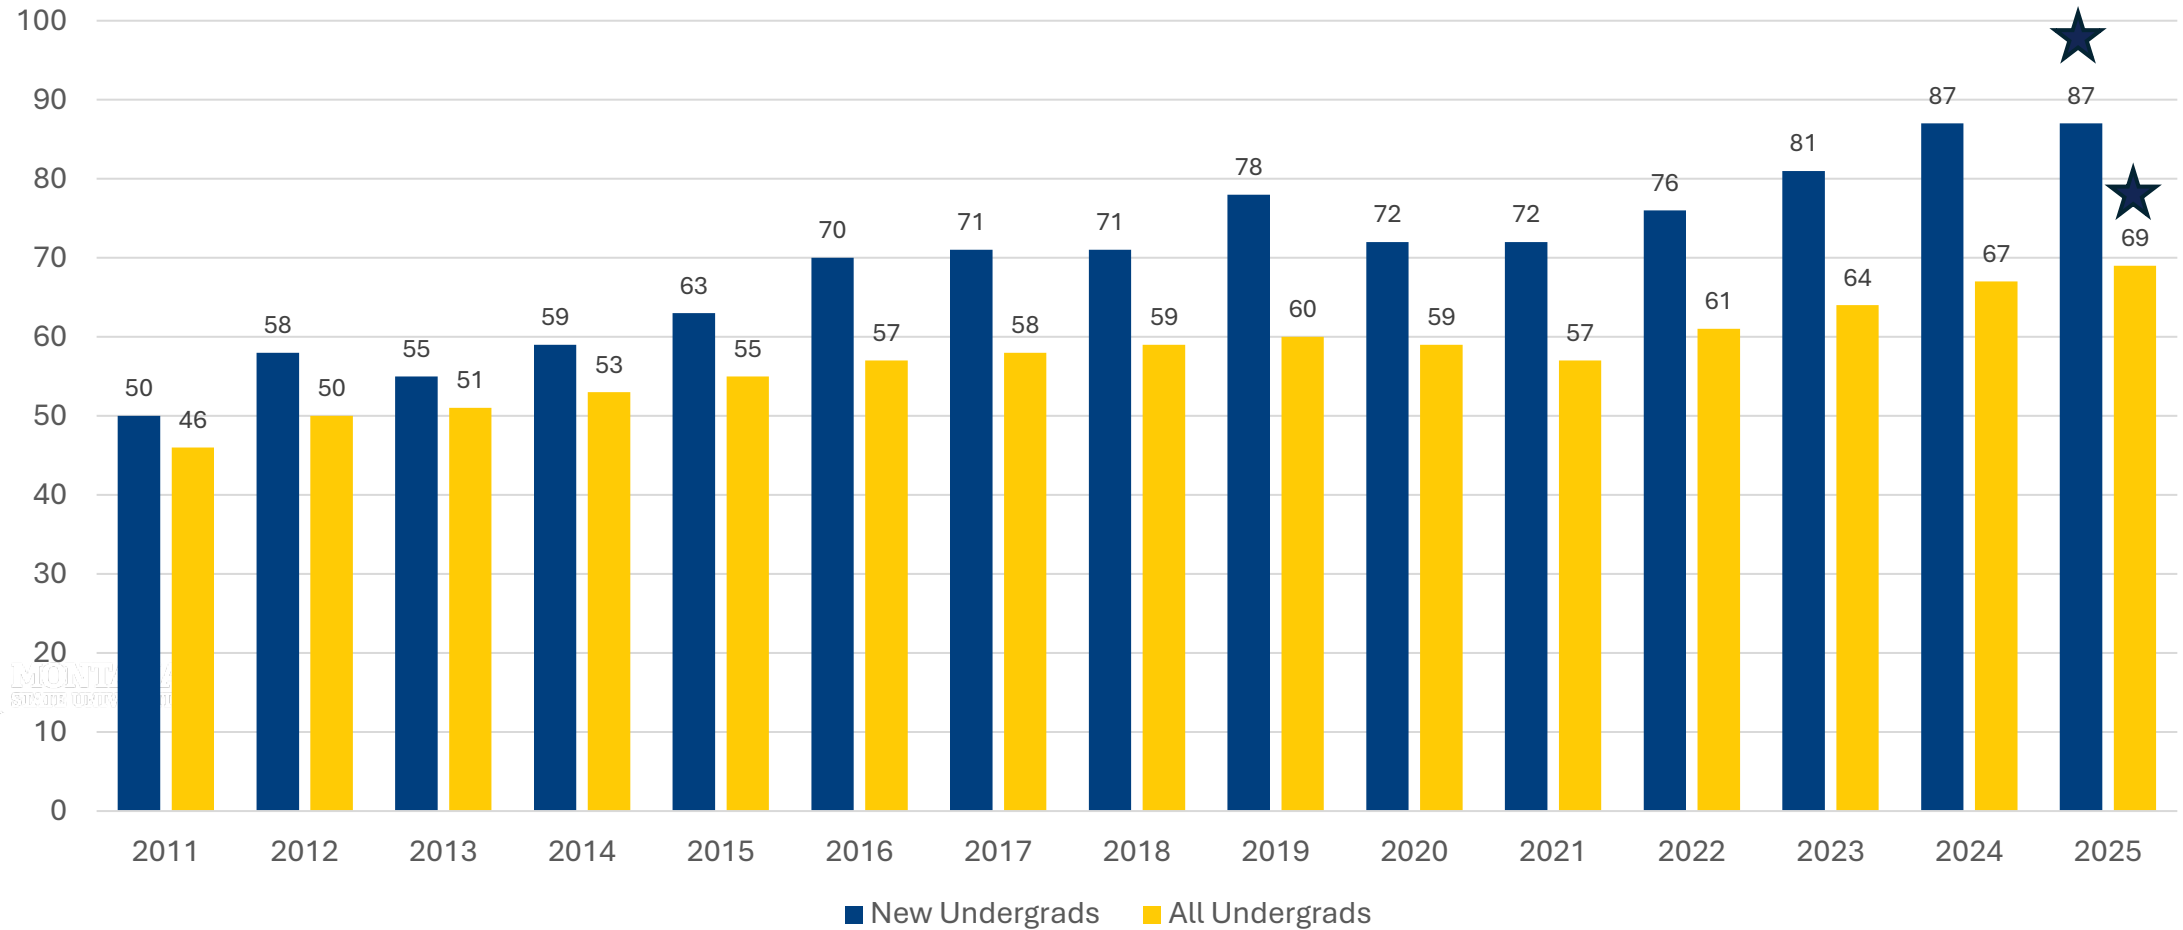

The Freshman 15 Initiative

87% of incoming students and 69% of all MSU undergraduates enrolled in 15 or more credits this fall.