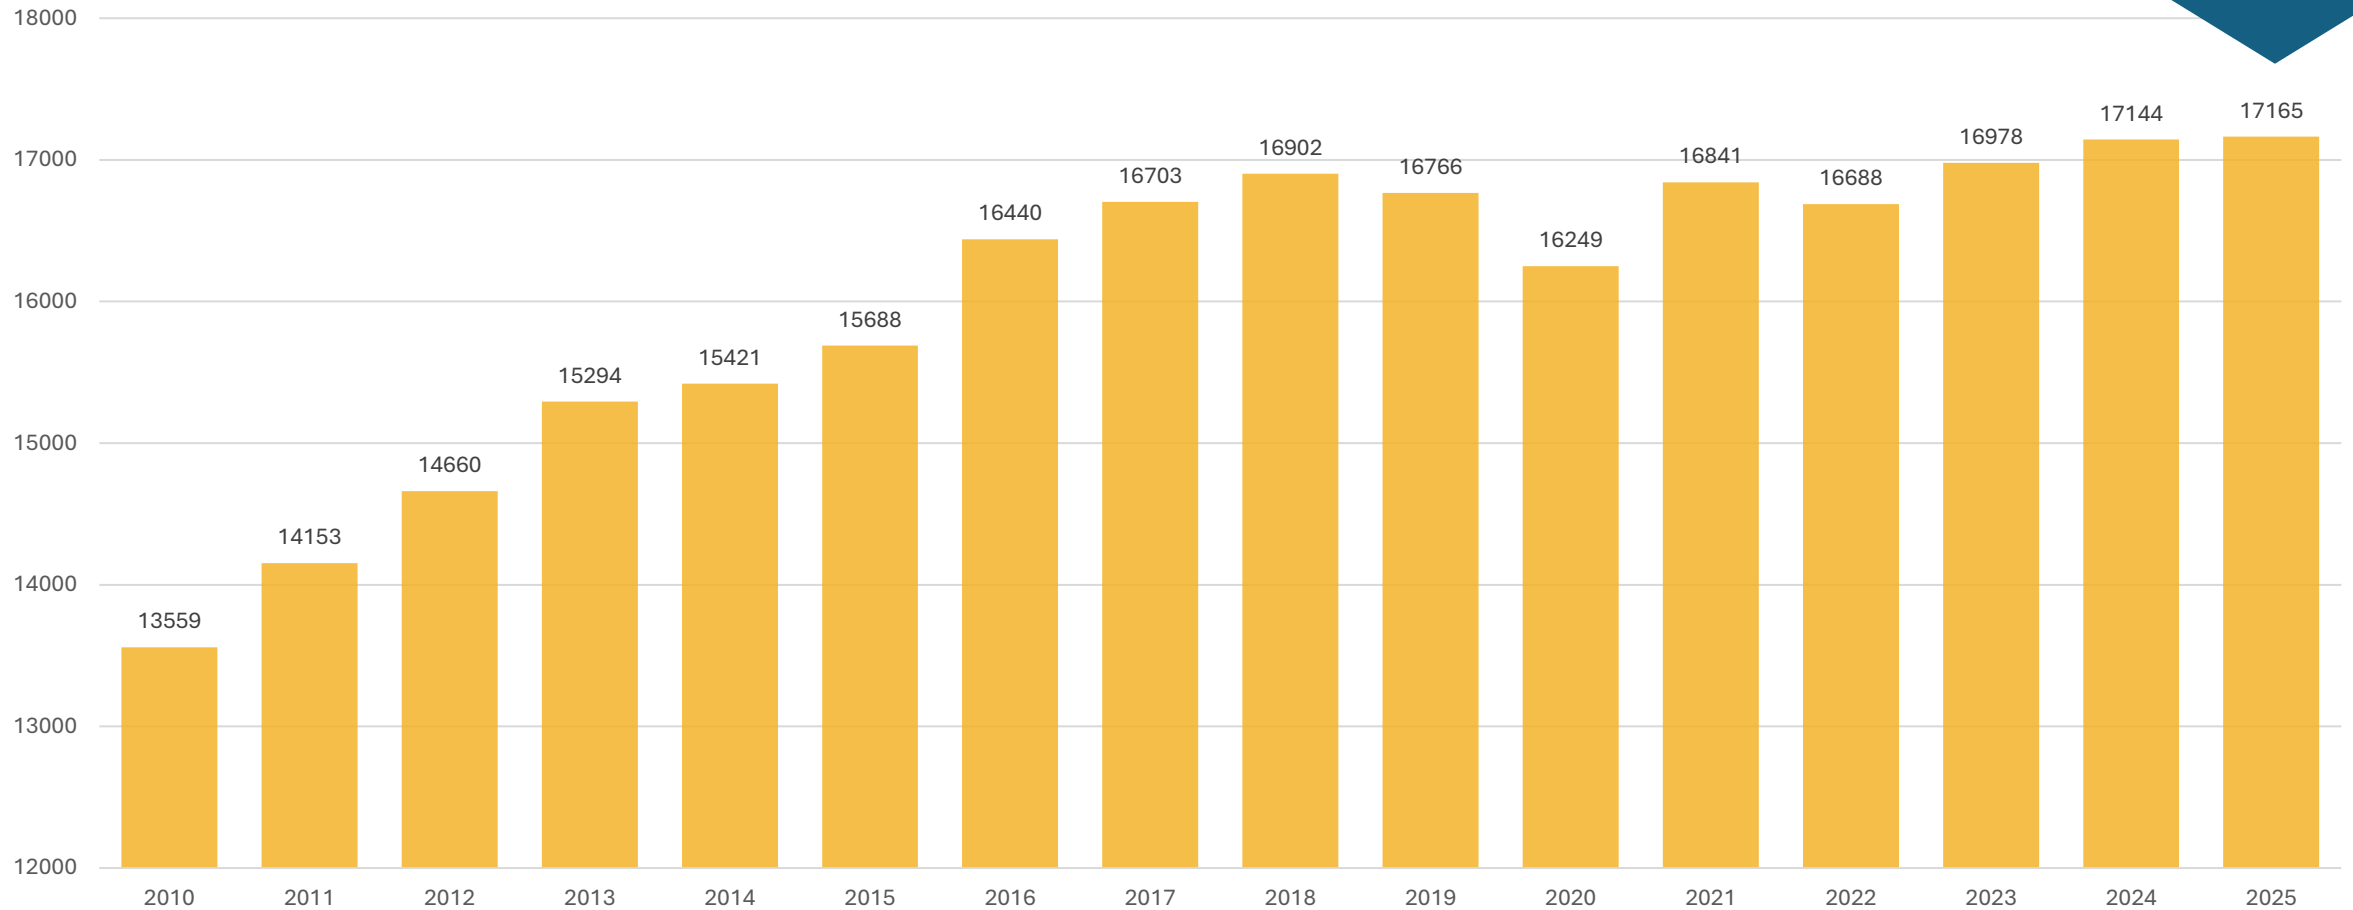

MSU Student Enrollment 2010-2025

Fall enrollment has increased nearly 27% in the last 15 years.

81.8%
RETENTION