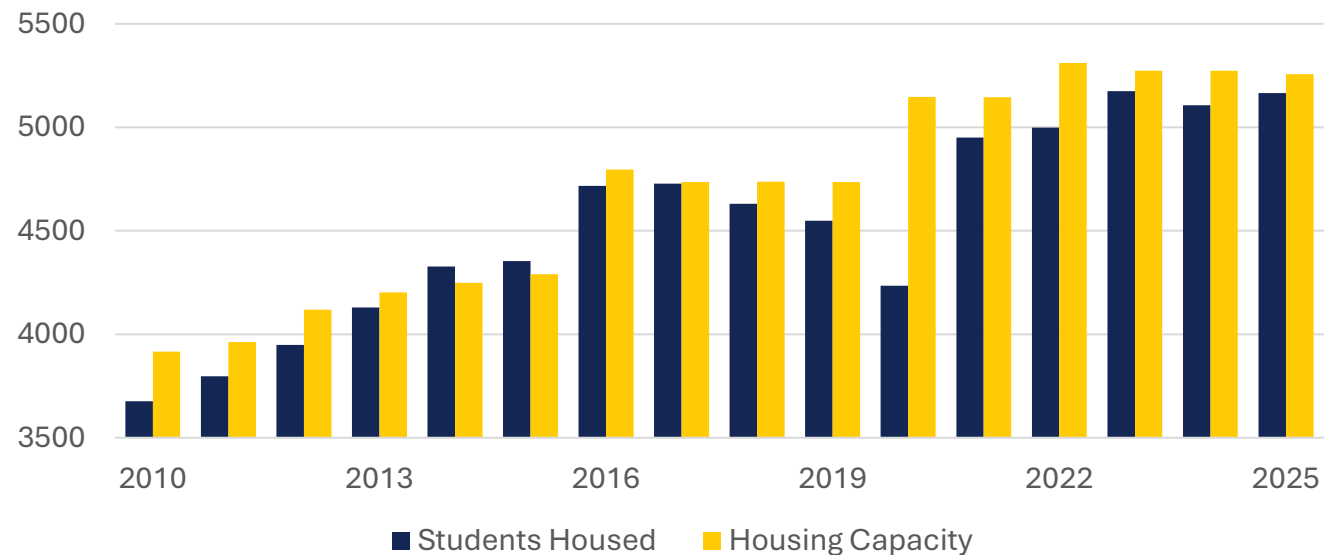

Growth in MSU Student Housing Capacity

5,166

Students living on campus this fall

30%

of MSU students live in on-campus housing

41%

Growth in students living in on-campus over 15 years