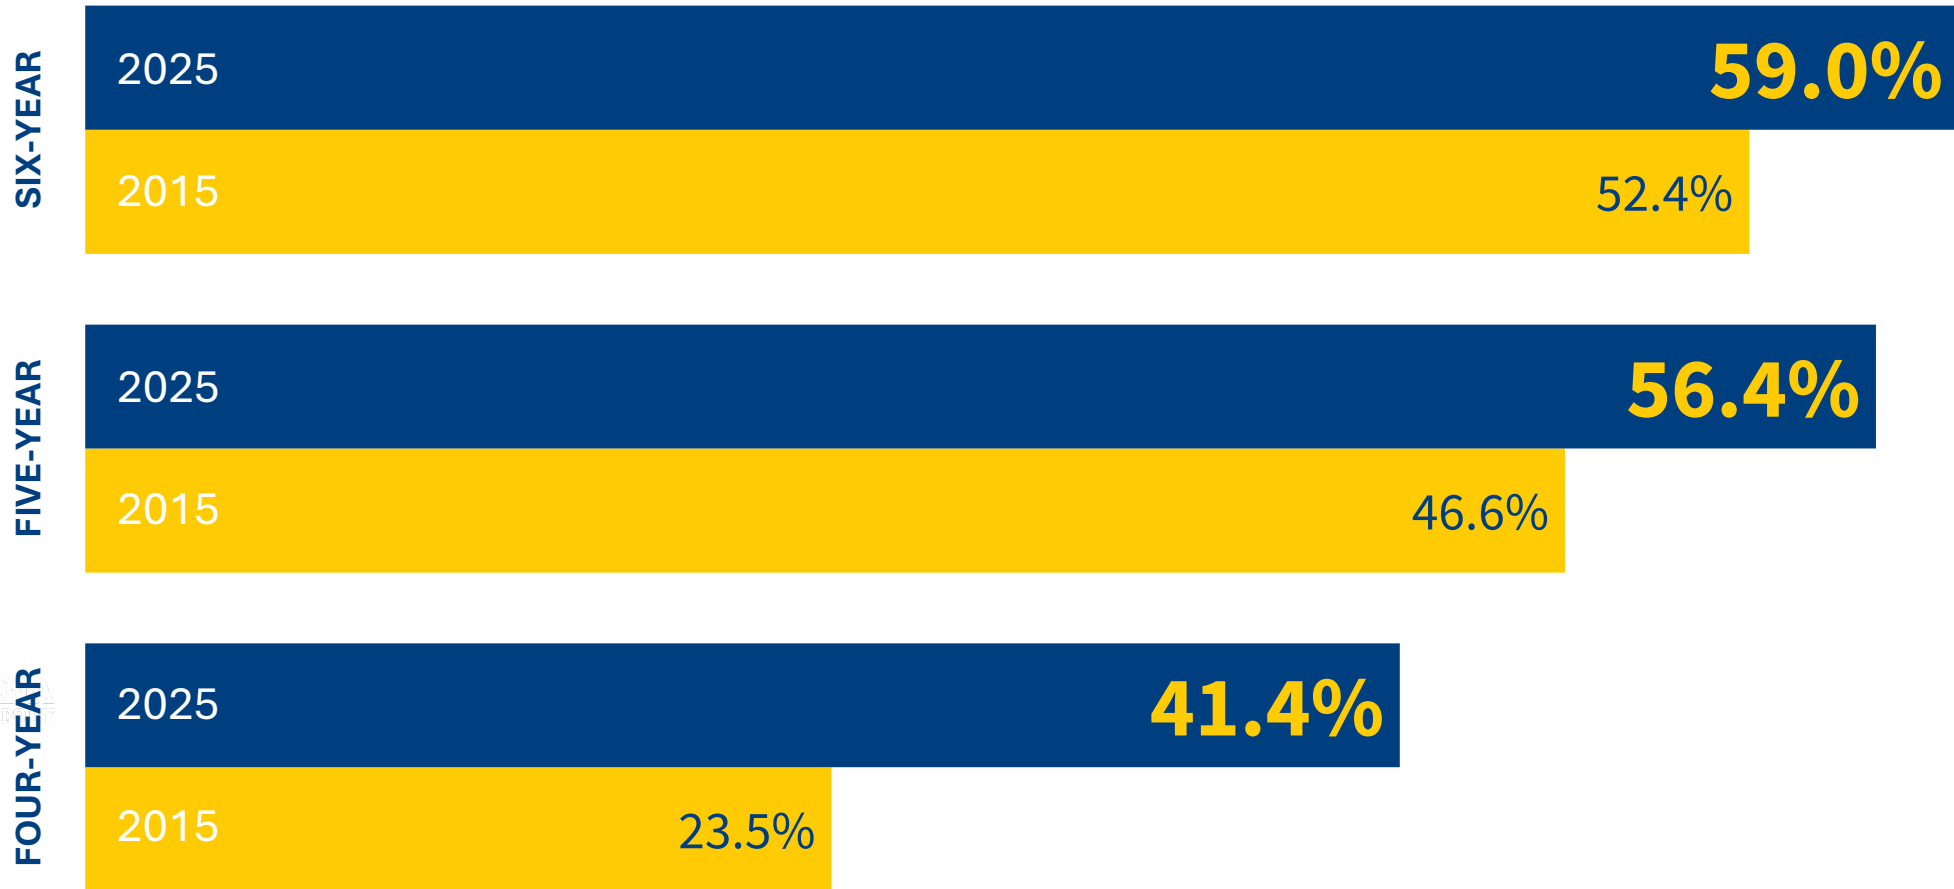

MSU Graduation Rates, 2015-2025