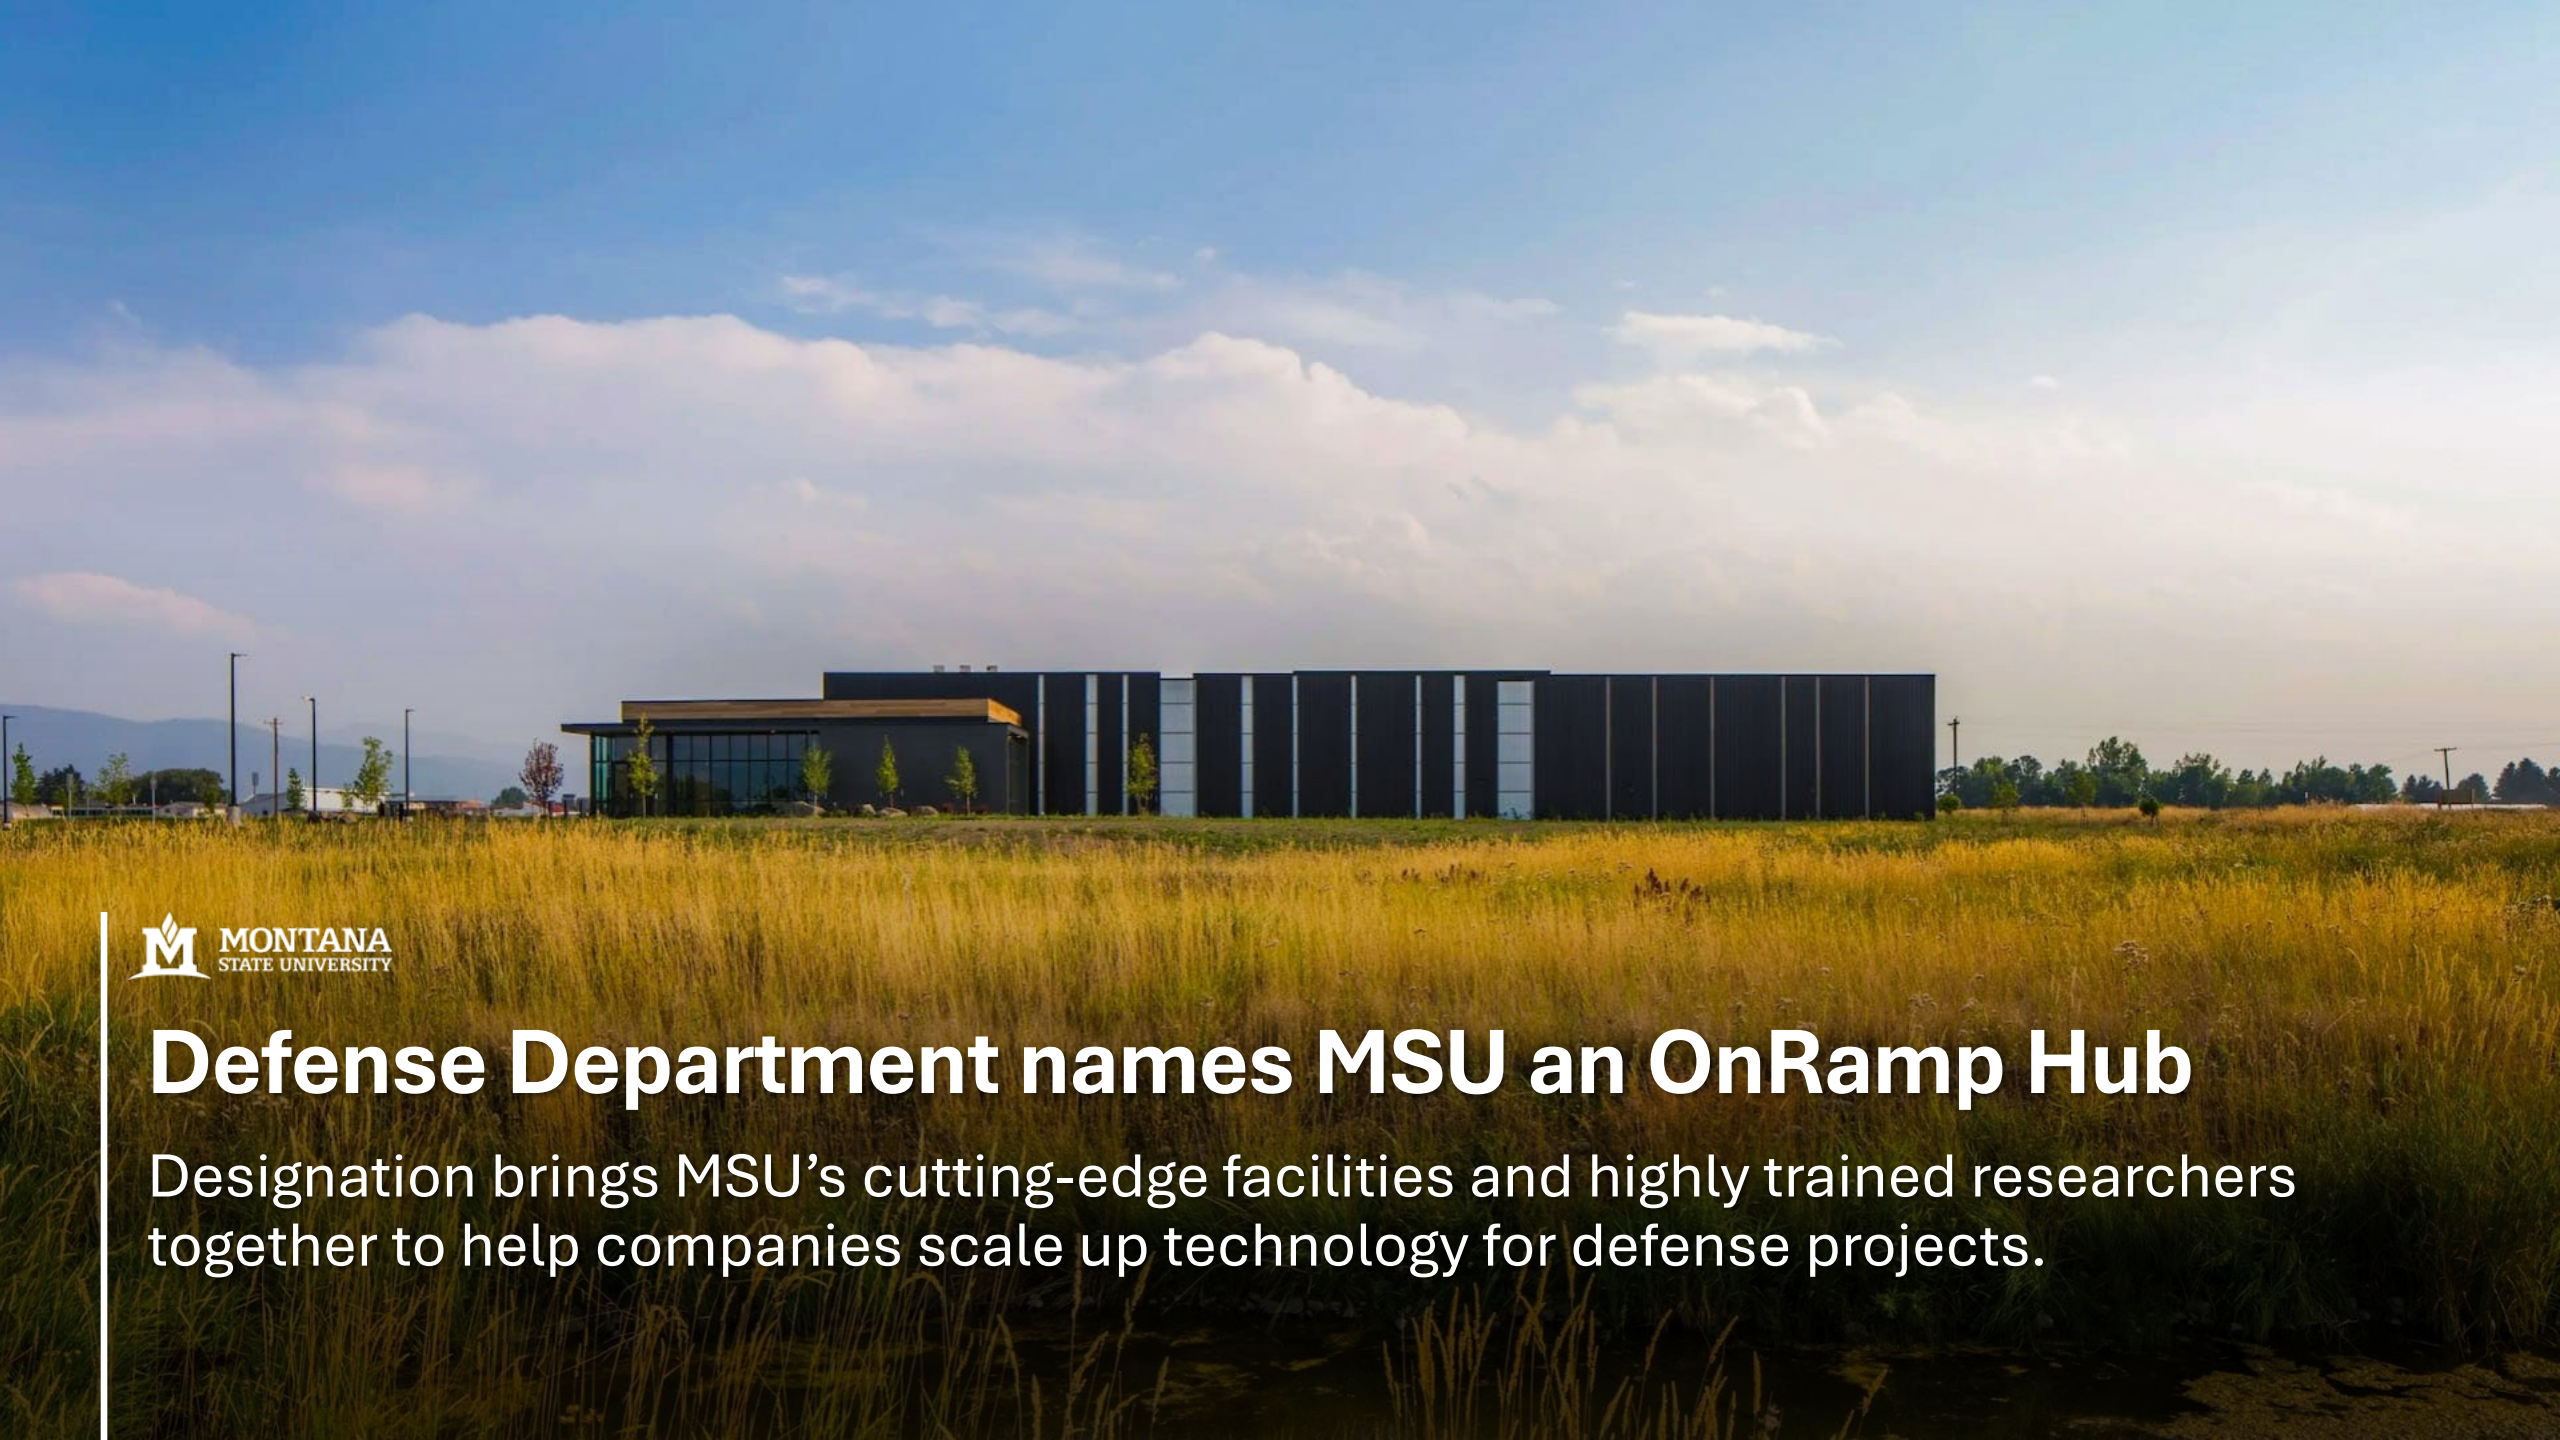

Top Programs

1. Institute for National Security Research and Education (MilTech)
\$64.7 million
2. TechLink
\$11.1 million
3. IDeA Network of Biomedical Research Excellence
\$4.4 million

State of the art quantum computing facility opens

QCORE research will lead faster and more sensitive, precise and secure electronics, sensors, location systems, computers and medical equipment.

Defense Department names MSU an OnRamp Hub

Designation brings MSU's cutting-edge facilities and highly trained researchers together to help companies scale up technology for defense projects.

A leader in artificial intelligence

MSU's Interdisciplinary Institute on Artificial Intelligence is helping MSU lead the way in incorporating artificial intelligence into higher education in Montana.

MSU named site of U.S. Patent and Trademark office