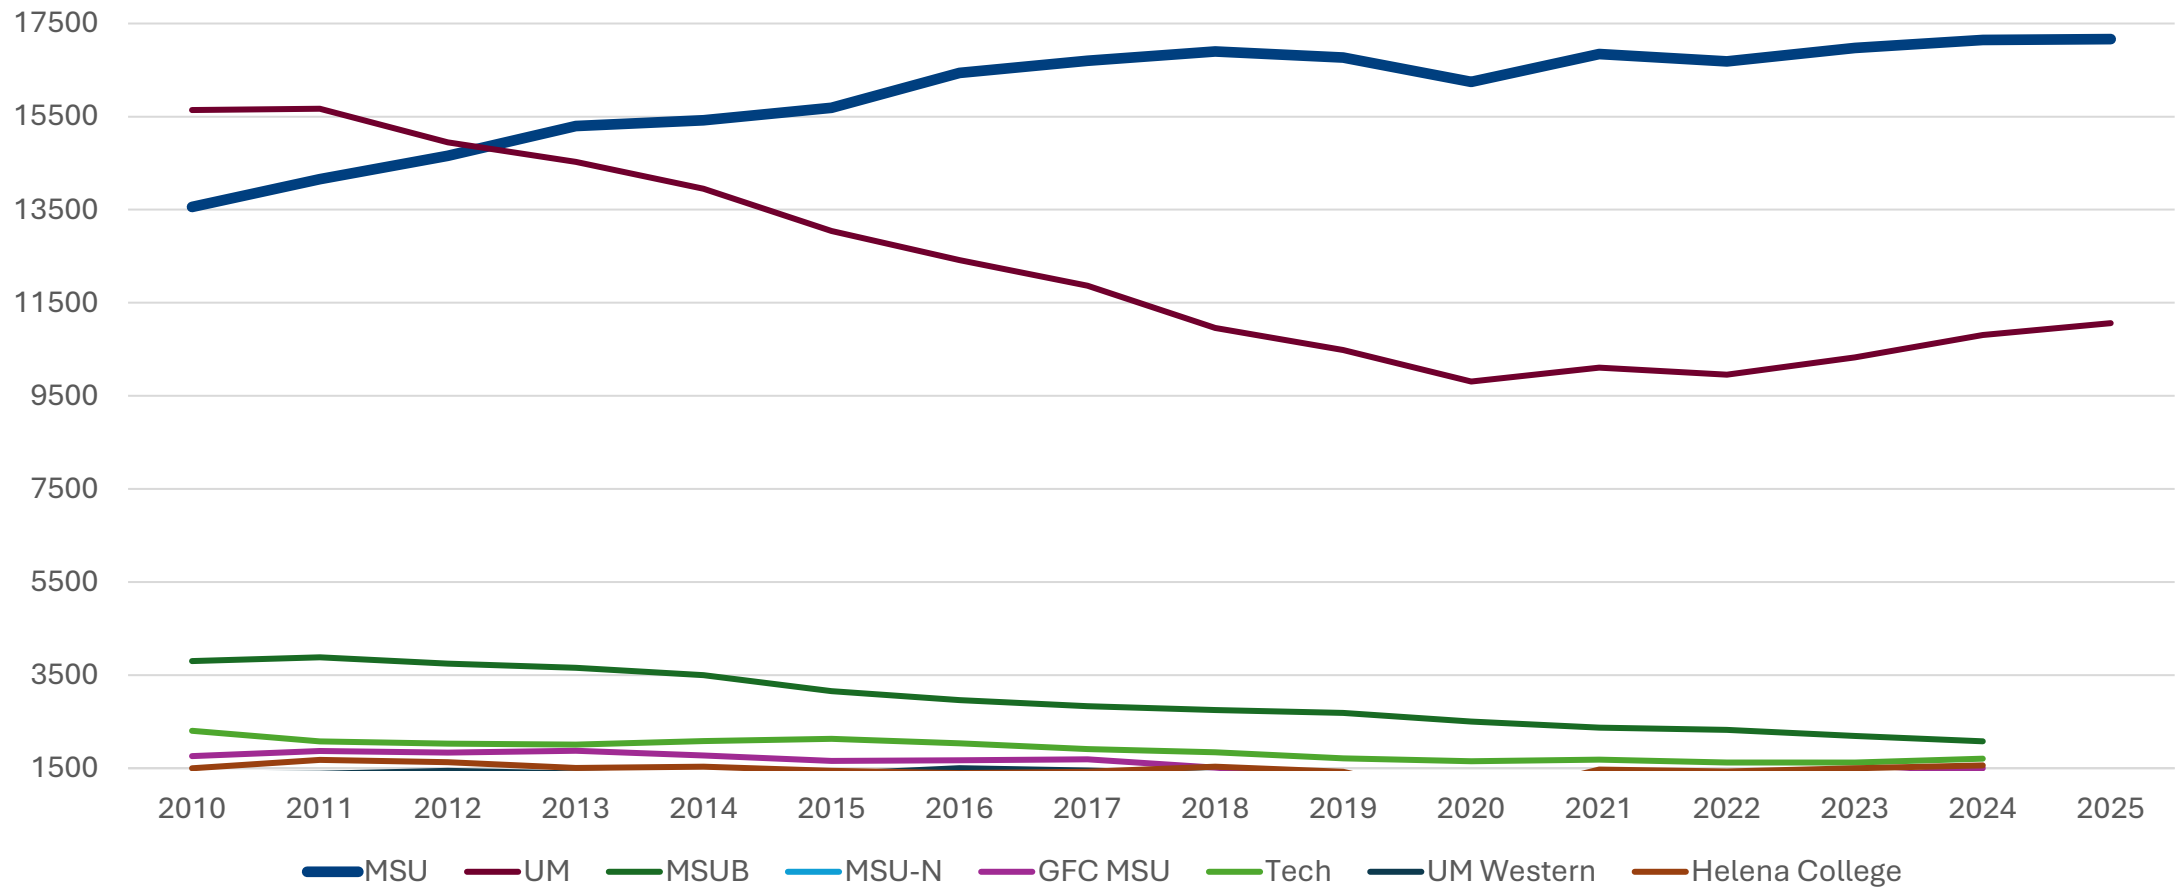

Combined State Laboratories

Grand opening on July 17

President's Bus Tour returns this summer

Recent Milestones

Records in enrollment, retention rates, graduation rates and research

Fall enrollment totals 17,165 — spring hits 16,373 students

MSU Student Enrollment 2010-2025

Fall enrollment has increased nearly 27% in the last 15 years.

81.8%
RETENTION

Montana University System Headcount

Source: Office of the Commissioner of Higher Education, Fall 2010-2025