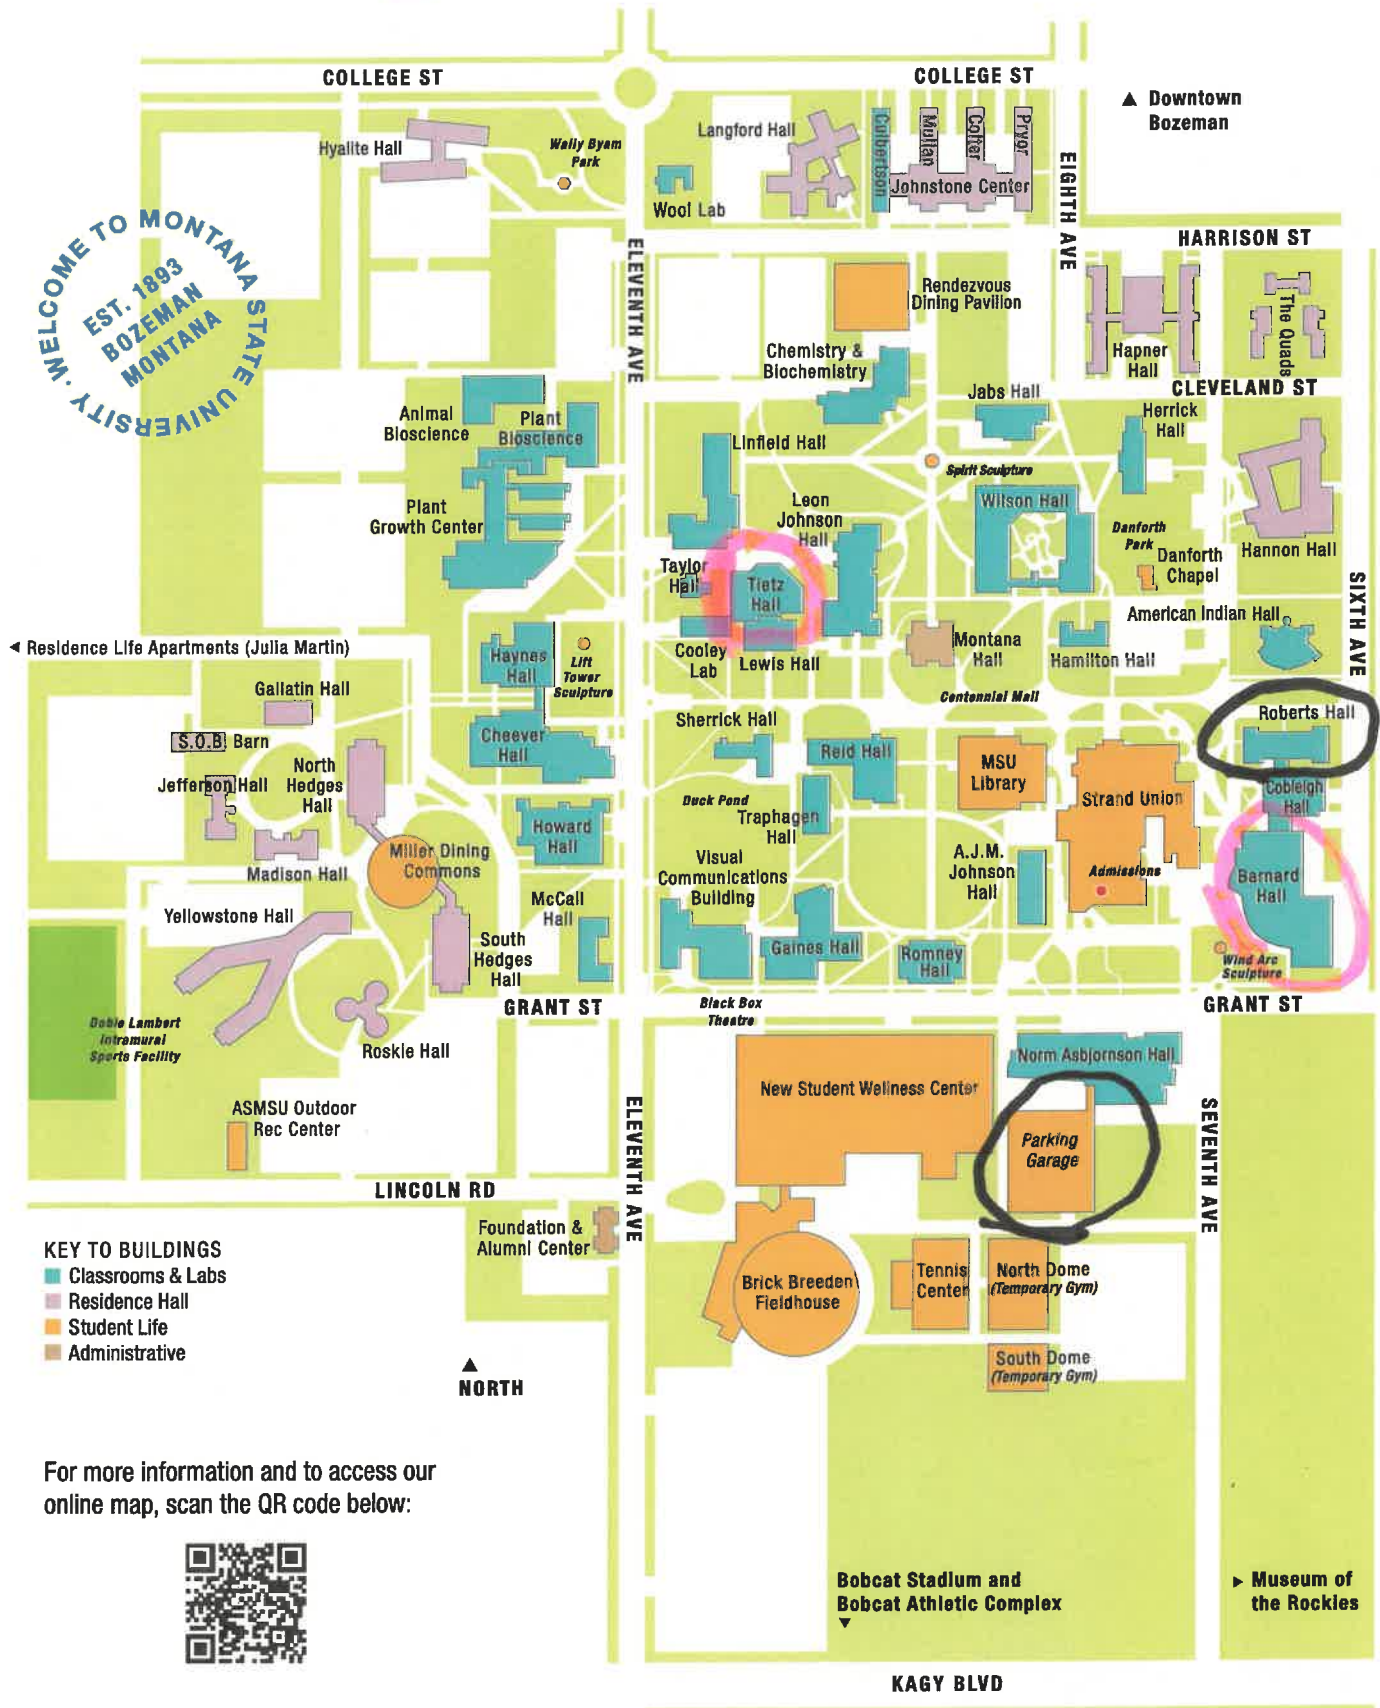

Montana State University

For more information and to access our online map, scan the QR code below:

For more information
 1-888-MSU-CATS · 406-994-2452
admissions@montana.edu
montana.edu