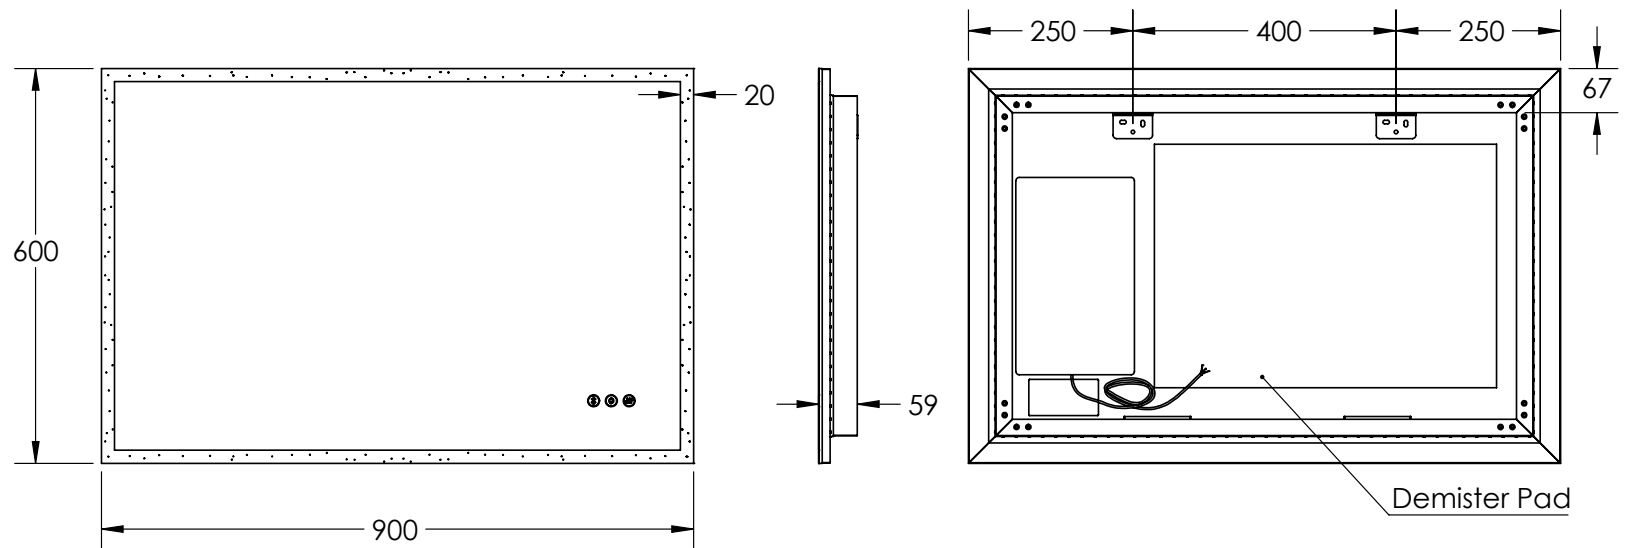

KARA 900DB

LED MIRROR

PRODUCT CODE

K9060DB

SPECIFICATIONS

| | |
|--------|-------|
| WIDTH | 900mm |
| HEIGHT | 600mm |
| DEPTH | 59mm |
| WEIGHT | 14kg |

FEATURES

- Copper Free Mirror
- LED Lighting (Adjustable Colour Temperature)
- Backlit
- Touch Sensor
- Demister with 1 Hour Auto Cut-off
- Bluetooth Speakers

LIGHTING SPECIFICATIONS

| | |
|-----|---------------|
| CCT | 2700K - 6500K |
| CRI | >80 |

INSTALLATION

- Wall mount
- Hardwire
- Input voltage: 220-240v 50Hz

Disclaimer: All LED Products requiring hardwiring must be installed by a licensed electrician in accordance with local regulations. Sizes are in mm and nominal and should be checked prior to installation. Actual colours may vary so please check colour samples before ordering. Installation is acceptance of our products. Installation of faulty, warped, chipped or damaged products will void our warranty.