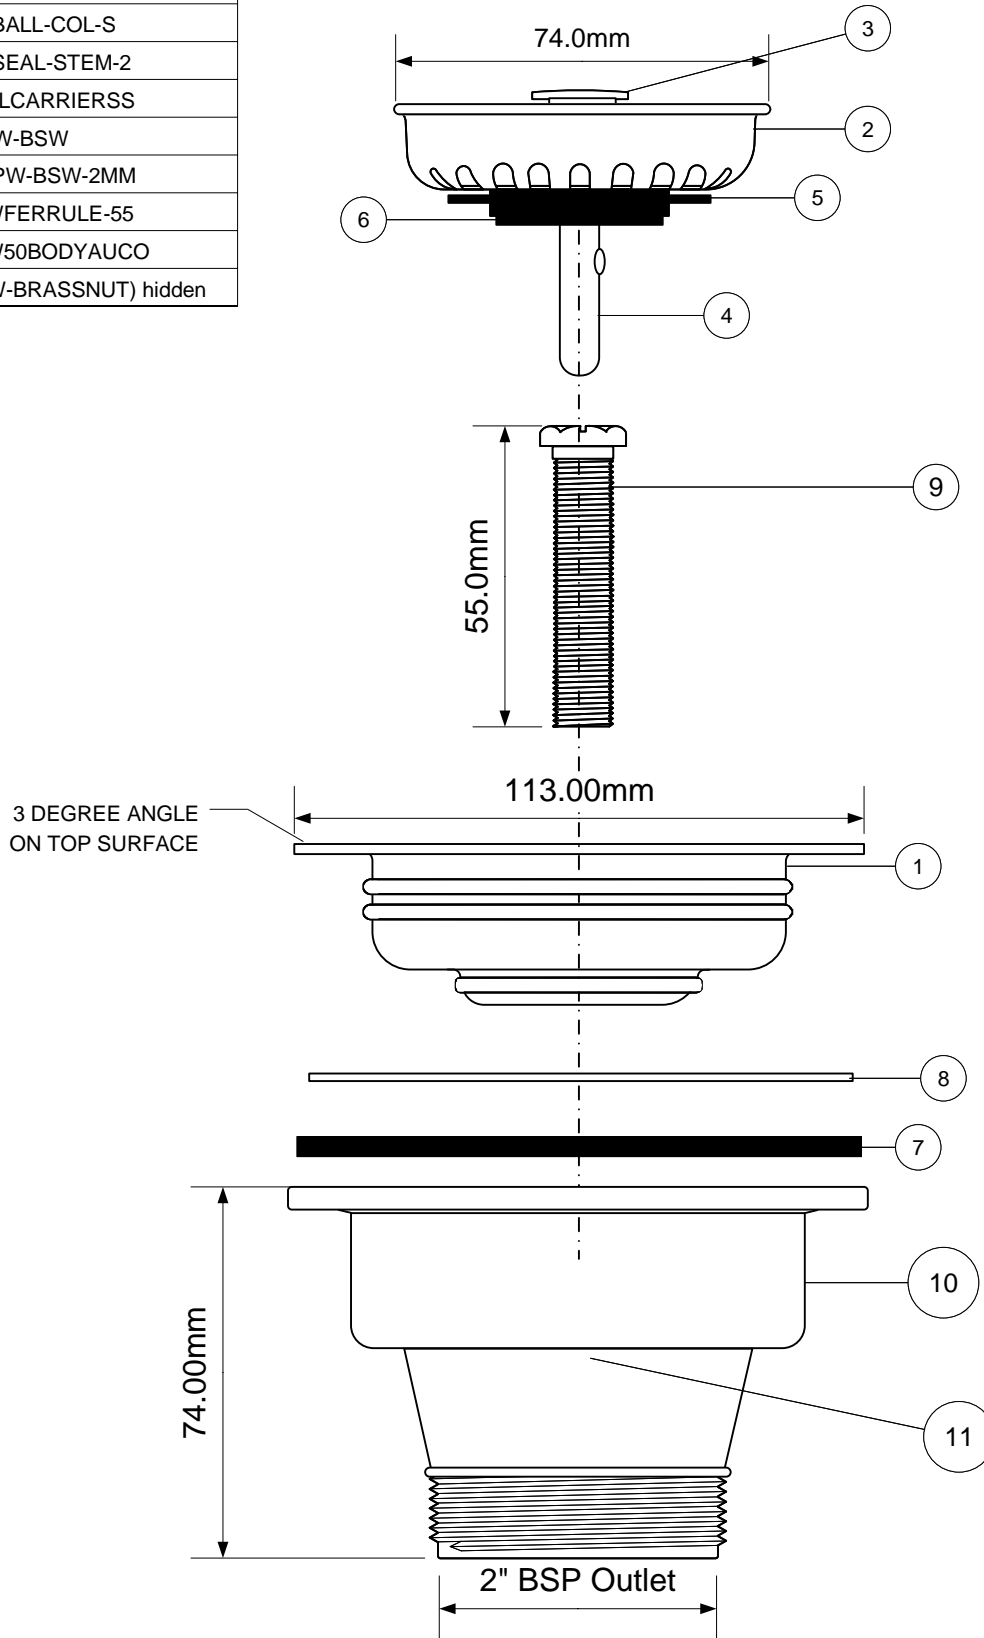

Code:

ABEY6025-S

1	BSW50FLAN-EL-MCHA
2	BSWGRAT-EL-MCHA
3	BSKTOP-UB-MCHA
4	P-SBALL-COL-S
5	P-VSEAL-STEM-2
6	SEALCARRIERSS
7	P-RW-BSW
8	P-SPW-BSW-2MM
9	BSWFERRULE-55
10	BSW50BODYAUCO
11	(PUW-BRASSNUT) hidden

© McALPINE
25/02/2022

Drawing verified
correct as of:

DRAWN BY DL
SCALE 1 : 1.5

REVISED LH 13/04/2022

FILENAME ABEY6025-S.VSD
DATE 25/02/2022