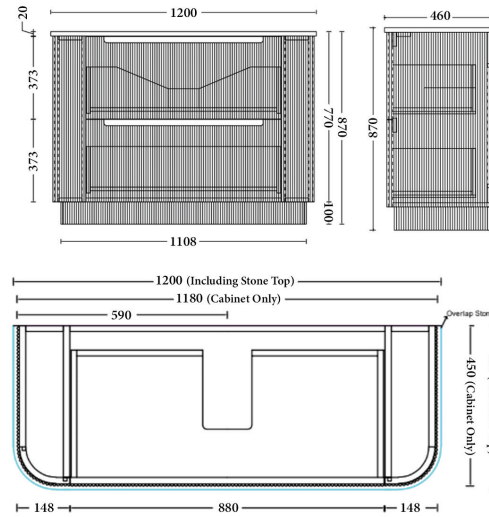

ALMERE 1200MM FREESTANDING

ALM120FC

AVAILABLE TOPS

Pristine White

Calacatta Marble

Nordic Mist

1200MM FREESTANDING VANITY SETS

Cabinet Only	ALM120FC-CO
Pristine White	ALM120FC-PW
Calacatta Marble	ALM120FC-CM
Nordic Mist	ALM120FC-NM