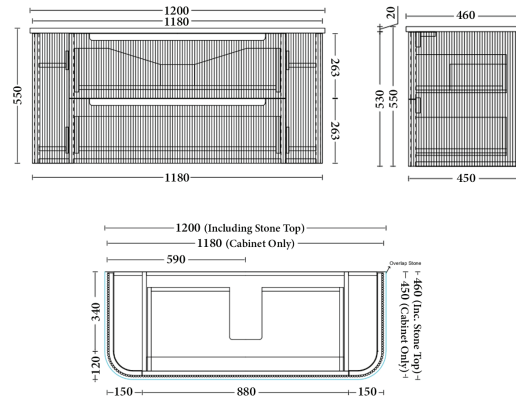

ALMERE 1200MM WALL HUNG

ALM120WC

AVAILABLE TOPS

Pristine White

Calacatta Marble

Nordic Mist

1200MM WALL HUNG VANITY SETS

Cabinet Only	ALM120WC-CO
Pristine White	ALM120WC-PW
Calacatta Marble	ALM120WC-CM
Nordic Mist	ALM120WC-NM

FEATURES

-  Touch-open Corner Drawer Design
-  Finished in Alpine White for a timeless, elegant appeal
-  Solid oak V-groove panel detailing for premium design
-  High-density, moisture-resistant plywood construction
-  German-engineered Quadro V6 heavy duty rail system
-  Minimalist L-rail finger-pull drawers for a sleek look
-  Premium Graphite Interior with a Sophisticated Contrast
-  Premium **Silica-free Quartz** Benchtop