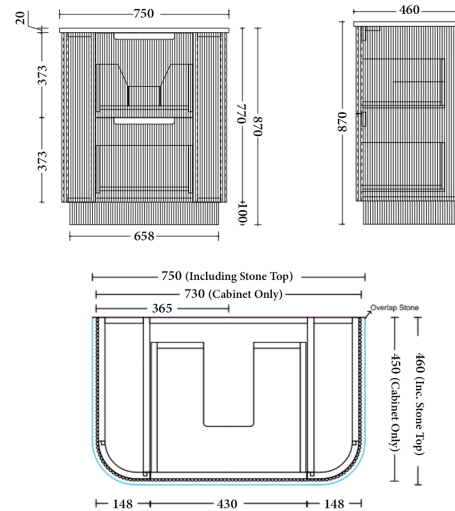

ALMERE 750MM FREESTANDING

ALM75FC

AVAILABLE TOPS

Pristine White

Calacatta Marble

Nordic Mist

750MM FREESTANDING VANITY SETS

Cabinet Only	ALM75FC-CO
Pristine White	ALM75FC-PW
Calacatta Marble	ALM75FC-CM
Nordic Mist	ALM75FC-NM