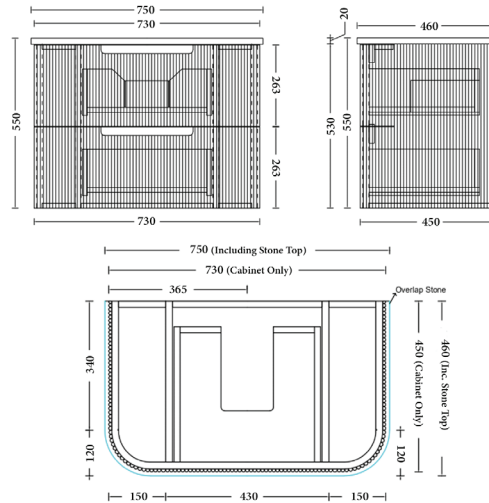

ALMERE 750MM WALL HUNG

ALM75WC

AVAILABLE TOPS

Pristine White

Calacatta Marble

Nordic Mist

750MM WALL HUNG VANITY SETS

Cabinet Only	ALM75WC-CO
Pristine White	ALM75WC-PW
Calacatta Marble	ALM75WC-CM
Nordic Mist	ALM75WC-NM