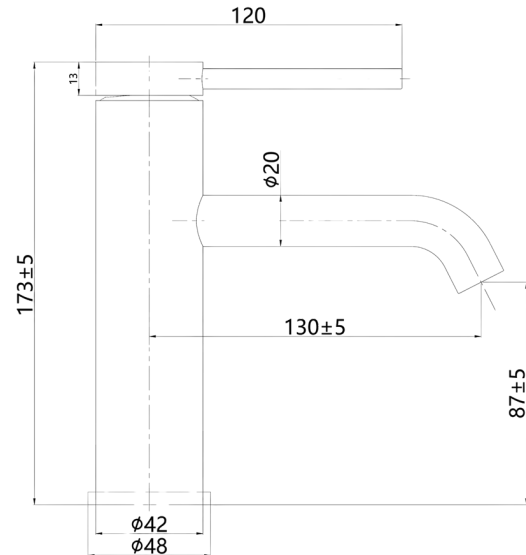

Product Information & Specifications

PRODUCT CODE: ASP6271

Aspire Air Pin Lever Basin Mixer Chrome

- WELS Rating** 5L/Min
- WELS Star Rating** 5 Star
- WELS Registration** T45953
- Features**
 - 304 Stainless Steel
 - Chrome Finish
 - Kerox 35mm Cartridge