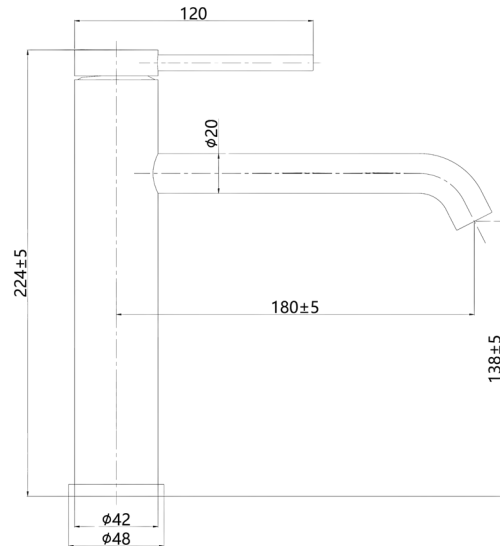

Product Information & Specifications

PRODUCT CODE: ASP6272

Aspire Air Pin Lever Mid Basin Mixer Chrome

WELS Rating	5L/Min
WELS Star Rating	5 Star
WELS Registration	T48679
Features	<ul style="list-style-type: none"> • 304 Stainless Steel • Chrome Finish • Kerox 35mm Cartridge