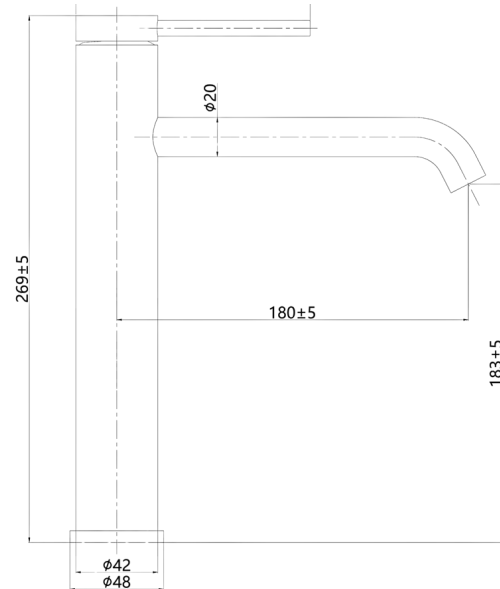

Product Information & Specifications

PRODUCT CODE: ASP6273

Aspire Air Pin Lever Tall Basin Mixer Chrome

WELS Rating	5L/Min
WELS Star Rating	5 Star
WELS Registration	T45954
Features	• 304 Stainless Steel • Chrome Finish • Kerox 35mm Cartridge

Warranty details

This product is covered for 15 year warranty on the main body. 7 year replacement product or parts (ceramic cartridge, aerator and flexible hoses). This product must be installed by a licensed plumber and in accordance to AS/NZ 3500 Series Standards, failure to do so will void your warranty.

Warranty requirements

Please pay attention to the below details. Failure to do so will void your warranty:

- Do not use acid cleansers
- Do not use abrasive cleansers
- Do not use abrasive cloths

Maintenance instructions

- Rinse surface with warm water
- Dry with a soft cloth
- To remove surface marks, please use a neutral cleanser