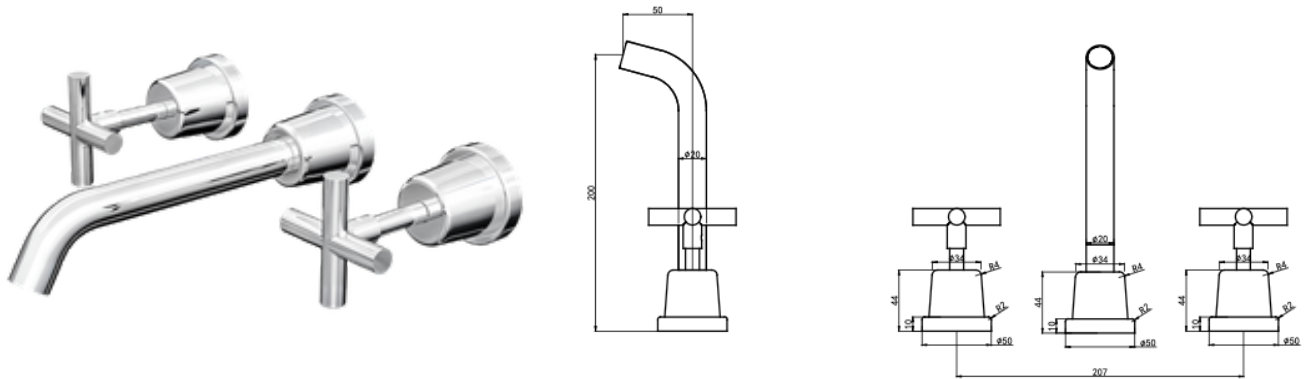

Product Information & Specifications

PRODUCT CODE: ASP6275

Aspire Air Cross Handle 3-Piece Basin/Bath Set Chrome

WELS Rating	5 Star
WELS Star Rating	5.5L/Min
WELS Registration	T48677
Features	<ul style="list-style-type: none"> • 304 Stainless Steel • Chrome Finish • 1/4 Turn Ceramic Disc

Warranty details

This product is covered for 15 year warranty on the main body. 7 year replacement product or parts (ceramic cartridge, aerator and flexible hoses). This product must be installed by a licensed plumber and in accordance to AS/NZ 3500 Series Standards, failure to do so will void your warranty.