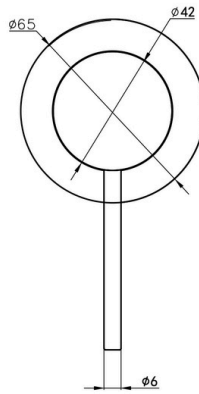

## Product Information & Specifications

PRODUCT CODE: ASP6278

### Aspire Air Shower/Bath Mixer Chrome

<b>WELS Rating</b>	N/A
<b>WELS Star Rating</b>	N/A
<b>WELS Registration</b>	N/A
<b>Features</b>	<ul style="list-style-type: none"> <li>• 304 Stainless Steel</li> <li>• Chrome Finish</li> <li>• Kerex 35mm Cartridge</li> <li>• Universal Body Included</li> </ul>