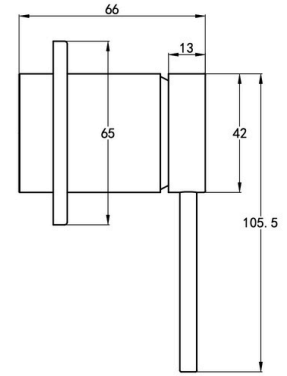

## Product Information & Specifications

PRODUCT CODE: ASP6278