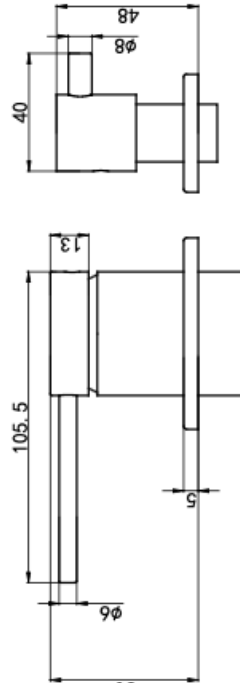

## Product Information & Specifications

PRODUCT CODE: ASP6279

### Aspire Air Shower/Bath Mixer Diverter (Seperate Plate) Chrome

<b>WELS Rating</b>	N/A
<b>WELS Star Rating</b>	N/A
<b>WELS Registration</b>	N/A
<b>Features</b>	<ul style="list-style-type: none"> <li>• 304 Stainless Steel</li> <li>• Chrome Finish</li> <li>• Kerrox 35mm Cartridge</li> <li>• 1/4 Turn Ceramic Disc</li> <li>• Universal Body Included</li> </ul>