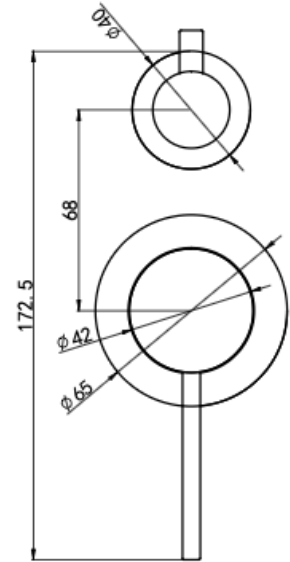

Product Information & Specifications

PRODUCT CODE: ASP6279

Aspire Air Shower/Bath Mixer Diverter (Seperate Plate) Chrome

WELS Rating	N/A
WELS Star Rating	N/A
WELS Registration	N/A
Features	• 304 Stainless Steel • Chrome Finish • Kerrox 35mm Cartridge • 1/4 Turn Ceramic Disc • Universal Body Included

Warranty details

This product is covered for 15 year warranty on the main body. 7 year replacement product or parts (ceramic cartridge, aerator and flexible hoses). This product must be installed by a licensed plumber and in accordance to AS/NZ 3500 Series Standards, failure to do so will void your warranty.

Warranty requirments

Please pay attention to the below details. Failure to do so will void your warranty:

- Do not use acid cleansers
- Do not use abrasive cleansers
- Do not use abrasive cloths

Maintenance instructions

- Rinse surface with warm water
- Dry with a soft cloth
- To remove surface marks, please use a neutral cleanser