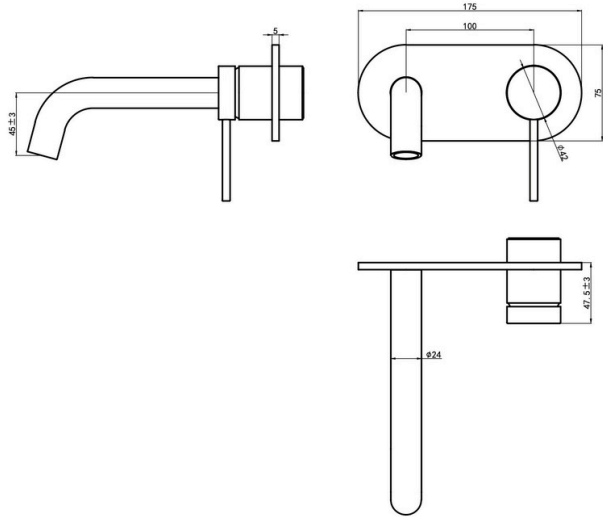

## Product Information & Specifications

PRODUCT CODE: ASP6280

### Aspire Air Wall Basin/Bath Mixer & Plate Chrome

<b>WELS Rating</b>	4 L/Min
<b>WELS Star Rating</b>	6 Star
<b>WELS Registration</b>	T48675
<b>Features</b>	<ul style="list-style-type: none"> <li>• 304 Stainless Steel</li> <li>• Chrome Finish</li> <li>• Kerox 35mm Cartridge</li> <li>• Universal Body Included</li> </ul>

### Warranty details

This product is covered for 15 year warranty on the main body. 7 year replacement product or parts (ceramic cartridge, aerator and flexible hoses). This product must be installed by a licensed plumber and in accordance to AS/NZ 3500 Series Standards, failure to do so will void your warranty.