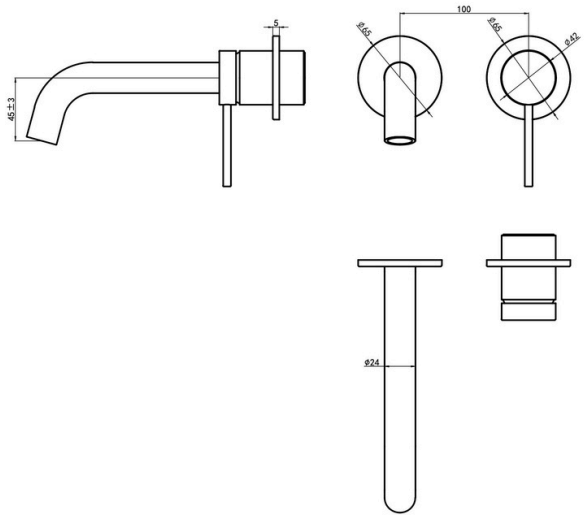

Product Information & Specifications

PRODUCT CODE: ASP6280

Aspire Air Wall Basin/Bath Mixer (Separate Plate) Chrome

WELS Rating	4 L/Min
WELS Star Rating	6 Star
WELS Registration	T48675
Features	<ul style="list-style-type: none"> • 304 Stainless Steel • Chrome Finish • Kerox 35mm Cartridge • Universal Body Included

Warranty details

This product is covered for 15 year warranty on the main body. 7 year replacement product or parts (ceramic cartridge, aerator and flexible hoses). This product must be installed by a licensed plumber and in accordance to AS/NZ 3500 Series Standards, failure to do so will void your warranty.