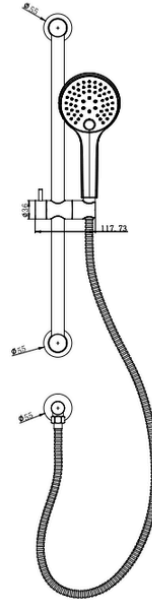

Product Information & Specifications

PRODUCT CODE: ASP6282

Aspire Air Rail Shower (650mm Rail & Hand Shower) Chrome

WELS Rating	7L/Min	
WELS Star Rating	4 Star	
WELS Registration	S47935	
Dimensions (mm)	W25mm x H650mm x D35mm	
Features	<ul style="list-style-type: none"> • 304 Stainless Steel • Multifunction Handpiece • 3 Spray Functions 	<ul style="list-style-type: none"> • Sliding Handpiece Dock • Chrome Finish

Warranty details

This product is covered for 15 year warranty on the main body. 7 year replacement product or parts (ceramic cartridge, aerator and flexible hoses). This product must be installed by a licensed plumber and in accordance to AS/NZ 3500 Series Standards, failure to do so will void your warranty.