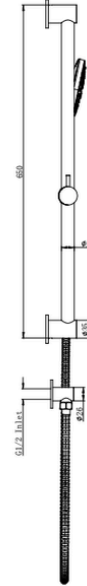

Product Information & Specifications

PRODUCT CODE: ASP6282

Aspire Air Rail Shower (650mm Rail & Hand Shower) Chrome

WELS Rating	7L/Min	
WELS Star Rating	4 Star	
WELS Registration	S47935	
Dimensions (mm)	W25mm x H650mm x D35mm	
Features	<ul style="list-style-type: none"> • 304 Stainless Steel • Multifunction Handpiece • 3 Spray Functions 	<ul style="list-style-type: none"> • Sliding Handpiece Dock • Chrome Finish

Warranty details

This product is covered for 15 year warranty on the main body. 7 year replacement product or parts (ceramic cartridge, aerator and flexible hoses). This product must be installed by a licensed plumber and in accordance to AS/NZ 3500 Series Standards, failure to do so will void your warranty.