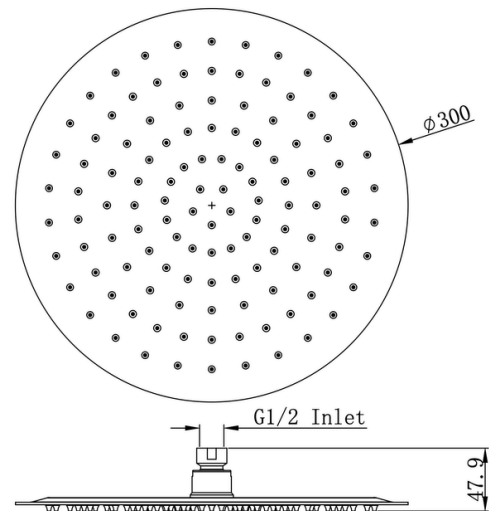

Product Information & Specifications

PRODUCT CODE: ASP6284

Aspire Air 300mm Shower Head Chrome

WELS Rating	9L/Min
WELS Star Rating	3 Star
WELS Registration	S47561
Dimensions (mm)	W300mm x H47.9mm x D300mm
Features	<ul style="list-style-type: none"> • 304 Stainless Steel • Rainfall Shower Head • Chrome Finish