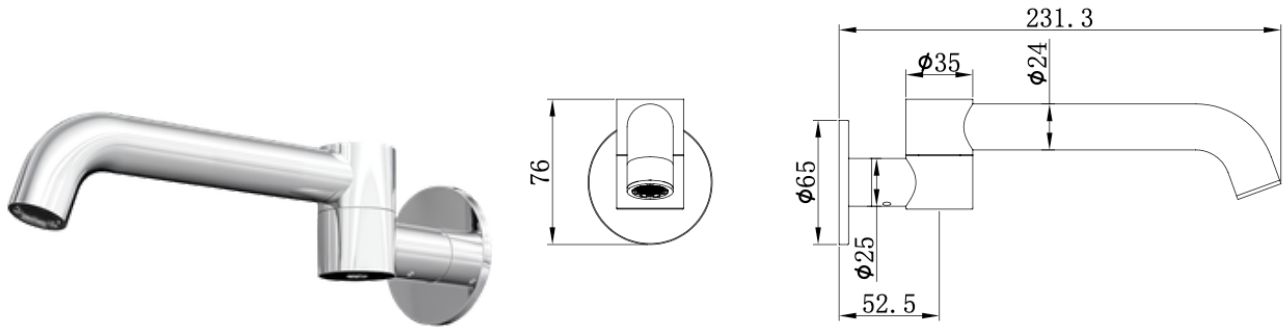

Product Information & Specifications

PRODUCT CODE: ASP6288

Aspire Air 230mm Swivel Bath Outlet Chrome

WELS Rating N/A

WELS Star Rating N/A

WELS Registration N/A

- Features**
- 304 Stainless Steel
 - Chrome Finish
 - Swivel Spout
 - Push to Fit

Warranty details

This product is covered for 15 year warranty on the main body. 7 year replacement product or parts (ceramic cartridge, aerator and flexible hoses). This product must be installed by a licensed plumber and in accordance to AS/NZ 3500 Series Standards, failure to do so will void your warranty.