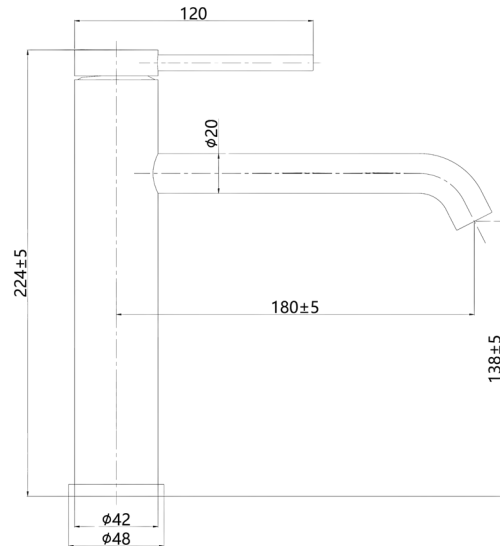

Product Information & Specifications

PRODUCT CODE: ASP6290

Aspire Air Pin Lever Mid Basin Mixer Brushed Nickel

WELS Rating	5L/Min
WELS Star Rating	5 Star
WELS Registration	T48679
Features	<ul style="list-style-type: none"> • 304 Stainless Steel • Matte Brushed Finish • Kerox 35mm Cartridge