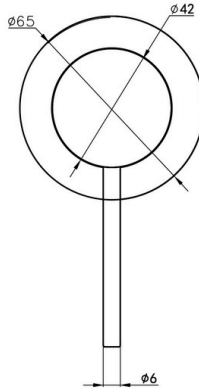

Product Information & Specifications

PRODUCT CODE: ASP6296

Aspire Air Shower/Bath Mixer Brushed Nickel

WELS Rating N/A

WELS Star Rating N/A

WELS Registration N/A

- Features**
- 304 Stainless Steel
 - Matte Brushed Finish
 - Kerox 35mm Cartridge
 - Universal Body Included