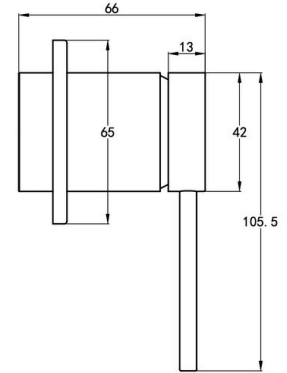

Product Information & Specifications

PRODUCT CODE: ASP6296

Aspire Air Shower/Bath Mixer Brushed Nickel

WELS Rating N/A

WELS Star Rating N/A

WELS Registration N/A

- Features**
- 304 Stainless Steel
 - Matte Brushed Finish
 - Kerox 35mm Cartridge
 - Universal Body Included