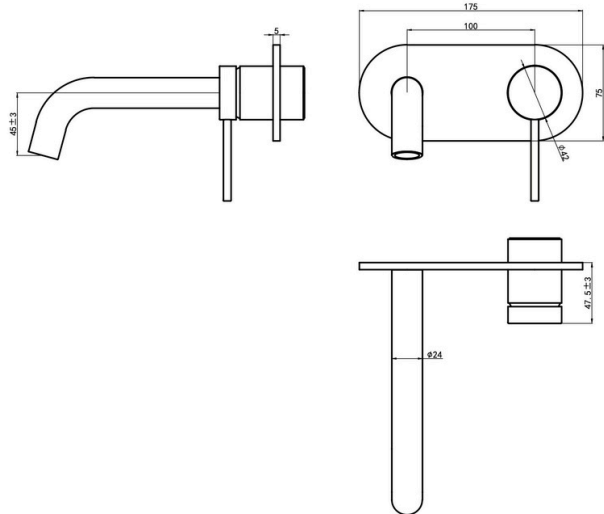

## Product Information & Specifications

PRODUCT CODE: ASP6298

### Aspire Air Wall Basin/Bath Mixer & Plate Brushed Nickel

<b>WELS Rating</b>	4 L/Min
<b>WELS Star Rating</b>	6 Star
<b>WELS Registration</b>	T48675
<b>Features</b>	<ul style="list-style-type: none"> <li>• 304 Stainless Steel</li> <li>• Matte Brushed Finish</li> <li>• Kerox 35mm Cartridge</li> <li>• Universal Body Included</li> </ul>