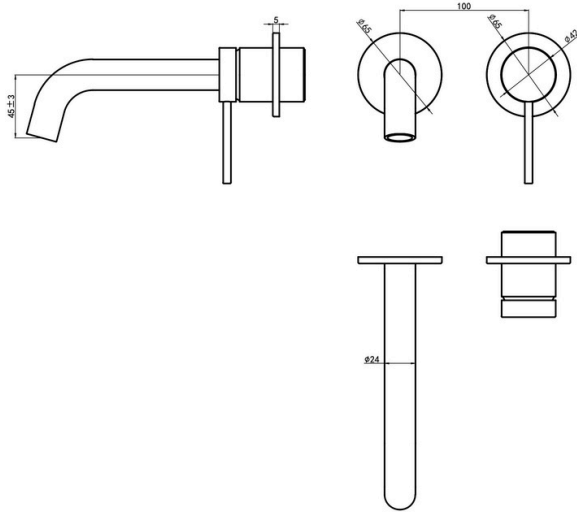

Product Information & Specifications

PRODUCT CODE: ASP6298

Aspire Air Wall Basin/Bath Mixer (Separate Plate) Brushed Nickel

WELS Rating	4 L/Min
WELS Star Rating	6 Star
WELS Registration	T48675
Features	<ul style="list-style-type: none"> • 304 Stainless Steel • Matte Brushed Finish • Kerox 35mm Cartridge • Universal Body Included

Warranty details

This product is covered for 15 year warranty on the main body. 7 year replacement product or parts (ceramic cartridge, aerator and flexible hoses). This product must be installed by a licensed plumber and in accordance to AS/NZ 3500 Series Standards, failure to do so will void your warranty.