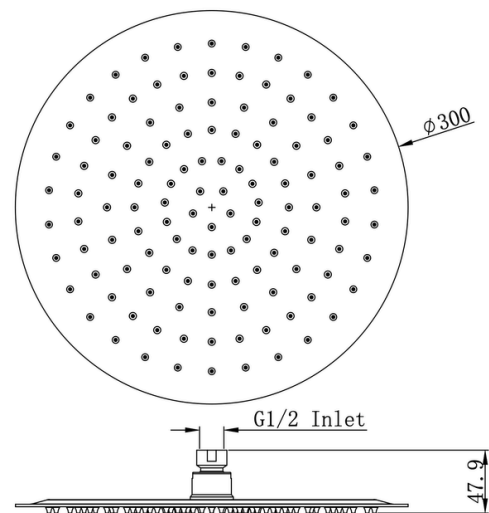

Product Information & Specifications

PRODUCT CODE: ASP6302

Aspire Air 300mm Shower Head Brushed Nickel

WELS Rating	9L/Min
WELS Star Rating	3 Star
WELS Registration	S47561
Dimensions (mm)	W300mm x H47.9mm x D300mm
Features	<ul style="list-style-type: none"> • 304 Stainless Steel • Rainfall Shower Head • Matte Brushed Finish