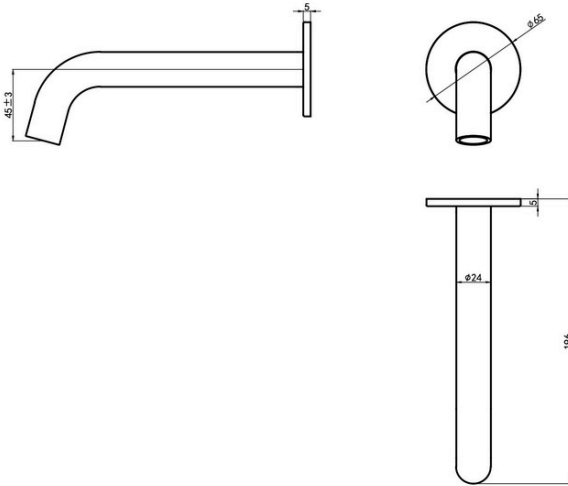

Product Information & Specifications

PRODUCT CODE: ASP6305

Aspire Air 180mm Bath Outlet Brushed Nickel

WELS Rating	4L/Min
WELS Star Rating	6 Star
WELS Registration	T46006
Features	<ul style="list-style-type: none"> • 304 Stainless Steel • Matte Brushed Finish

Warranty details

This product is covered for 15 year warranty on the main body. 7 year replacement product or parts (ceramic cartridge, aerator and flexible hoses). This product must be installed by a licensed plumber and in accordance to AS/NZ 3500 Series Standards, failure to do so will void your warranty.