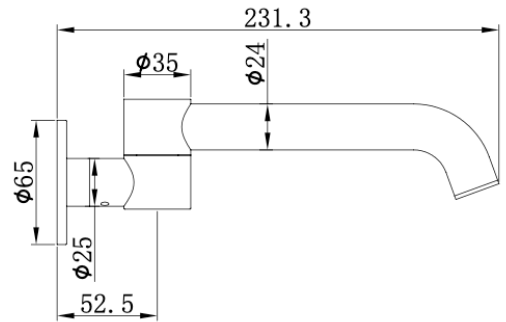

Product Information & Specifications

PRODUCT CODE: ASP6306

Aspire Air 230mm Swivel Bath Outlet Brushed Nickel

WELS Rating N/A

WELS Star Rating N/A

WELS Registration N/A

- Features**
- 304 Stainless Steel
 - Matte Brushed Finish
 - Swivel Spout
 - Push to Fit