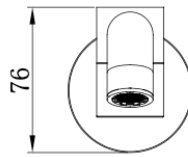

Product Information & Specifications

PRODUCT CODE: ASP6306

Aspire Air 230mm Swivel Bath Outlet Brushed Nickel

WELS Rating N/A

WELS Star Rating N/A

WELS Registration N/A

- Features**
- 304 Stainless Steel
 - Matte Brushed Finish
 - Swivel Spout
 - Push to Fit