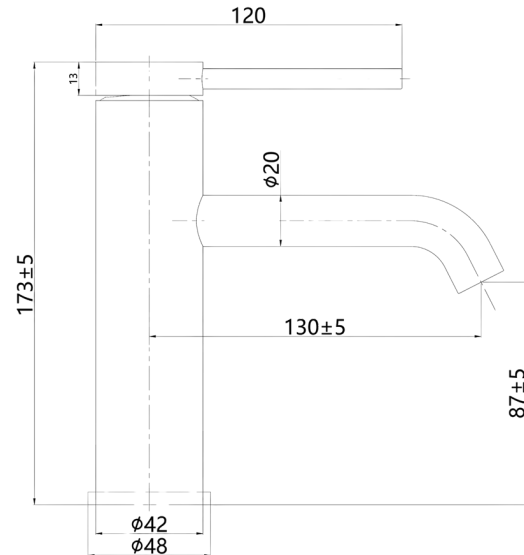

Product Information & Specifications

PRODUCT CODE: ASP6307

Aspire Air Pin Lever Basin Mixer Brushed Brass

WELS Rating	5L/Min
WELS Star Rating	5 Star
WELS Registration	T45953
Features	<ul style="list-style-type: none"> • 304 Stainless Steel • PVD Finish • Kerox 35mm Cartridge