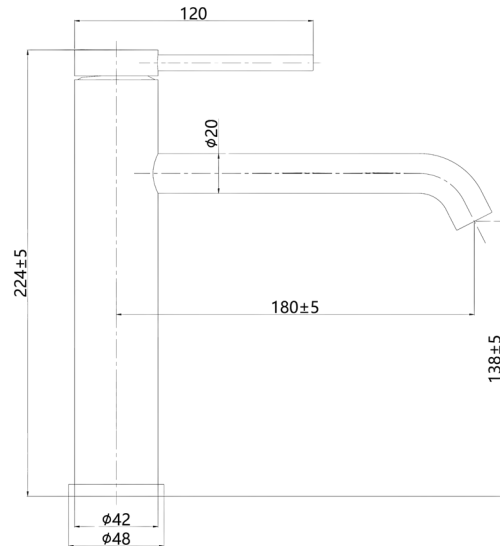

Product Information & Specifications

PRODUCT CODE: ASP6308

Aspire Air Pin Lever Mid Basin Mixer Brushed Brass

WELS Rating	5L/Min
WELS Star Rating	5 Star
WELS Registration	T48679
Features	• 304 Stainless Steel • PVD Finish • Kerox 35mm Cartridge

Warranty details

This product is covered for 15 year warranty on the main body. 7 year replacement product or parts (ceramic cartridge, aerator and flexible hoses). This product must be installed by a licensed plumber and in accordance to AS/NZ 3500 Series Standards, failure to do so will void your warranty.

Warranty requirements

Please pay attention to the below details. Failure to do so will void your warranty:

- Do not use acid cleansers
- Do not use abrasive cleansers
- Do not use abrasive cloths

Maintenance instructions

- Rinse surface with warm water
- Dry with a soft cloth
- To remove surface marks, please use a neutral cleanser