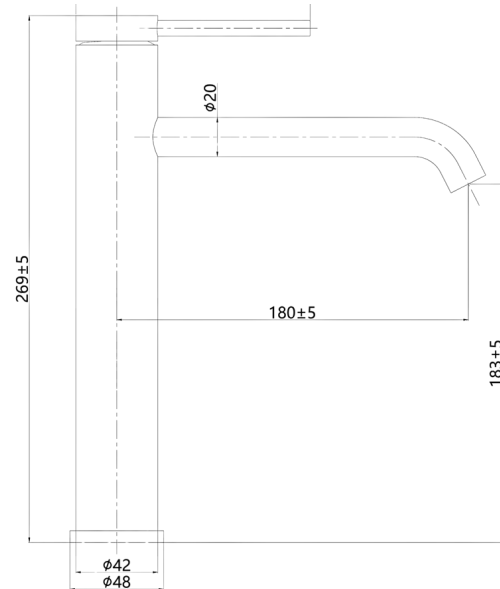

## Product Information & Specifications

PRODUCT CODE: ASP6309

### Aspire Air Pin Lever Tall Basin Mixer Brushed Brass

<b>WELS Rating</b>	5L/Min
<b>WELS Star Rating</b>	5 Star
<b>WELS Registration</b>	T45954
<b>Features</b>	<ul style="list-style-type: none"> <li>• 304 Stainless Steel</li> <li>• PVD Finish</li> <li>• Kerox 35mm Cartridge</li> </ul>