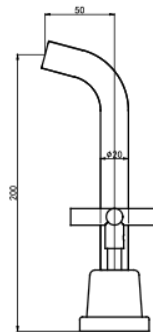

Product Information & Specifications

PRODUCT CODE: ASP6311

Aspire Air Cross Handle 3-Piece Basin/Bath Set Brushed Brass

WELS Rating	5 Star
WELS Star Rating	5.5L/Min
WELS Registration	T48677
Features	<ul style="list-style-type: none"> • 304 Stainless Steel • PVD Finish • 1/4 Turn Ceramic Disc