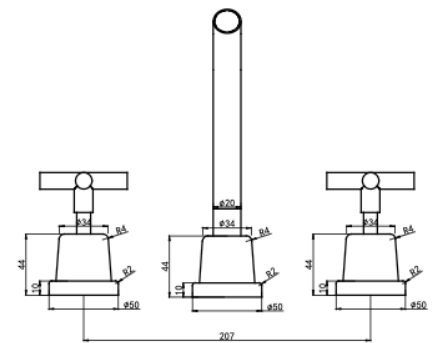

Product Information & Specifications

PRODUCT CODE: ASP6311

Aspire Air Cross Handle 3-Piece Basin/Bath Set Brushed Brass

WELS Rating	5 Star
WELS Star Rating	5.5L/Min
WELS Registration	T48677
Features	<ul style="list-style-type: none"> • 304 Stainless Steel • PVD Finish • 1/4 Turn Ceramic Disc