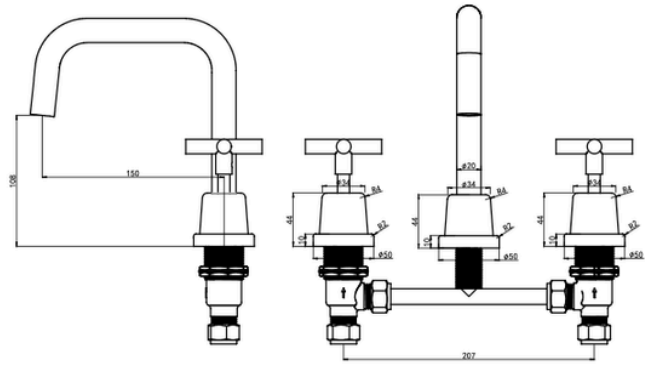

Product Information & Specifications

PRODUCT CODE: ASP6313

Aspire Air Cross Handle 3-Piece Basin Set Brushed Brass

WELS Rating	5 Star
WELS Star Rating	5.5L/Min
WELS Registration	T48680
Features	• 304 Stainless Steel • PVD Finish • 1/4 Turn Ceramic Disc

Warranty details

This product is covered for 15 year warranty on the main body. 7 year replacement product or parts (ceramic cartridge, aerator and flexible hoses). This product must be installed by a licensed plumber and in accordance to AS/NZ 3500 Series Standards, failure to do so will void your warranty.

Warranty requirements

Please pay attention to the below details. Failure to do so will void your warranty:

- Do not use acid cleansers
- Do not use abrasive cleansers
- Do not use abrasive cloths

Maintenance instructions

- Rinse surface with warm water
- Dry with a soft cloth
- To remove surface marks, please use a neutral cleanser