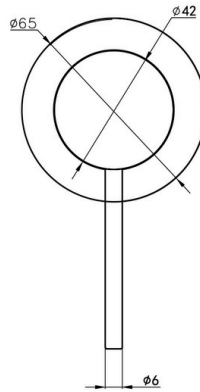

Product Information & Specifications

PRODUCT CODE: ASP6314

Aspire Air Shower/Bath Mixer Brushed Brass

WELS Rating	N/A
WELS Star Rating	N/A
WELS Registration	N/A
Features	• 304 Stainless Steel • PVD Finish • Kerox 35mm Cartridge • Universal Body Included