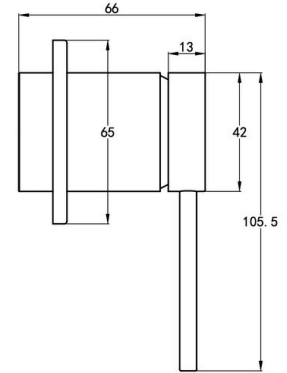

Product Information & Specifications

PRODUCT CODE: ASP6314

Aspire Air Shower/Bath Mixer Brushed Brass

WELS Rating	N/A
WELS Star Rating	N/A
WELS Registration	N/A
Features	• 304 Stainless Steel • PVD Finish • Kerox 35mm Cartridge • Universal Body Included

Warranty details

This product is covered for 15 year warranty on the main body. 7 year replacement product or parts (ceramic cartridge, aerator and flexible hoses). This product must be installed by a licensed plumber and in accordance to AS/NZ 3500 Series Standards, failure to do so will void your warranty.

Warranty requirements

Please pay attention to the below details. Failure to do so will void your warranty:

- Do not use acid cleansers
- Do not use abrasive cleansers
- Do not use abrasive cloths

Maintenance instructions

- Rinse surface with warm water
- Dry with a soft cloth
- To remove surface marks, please use a neutral cleanser