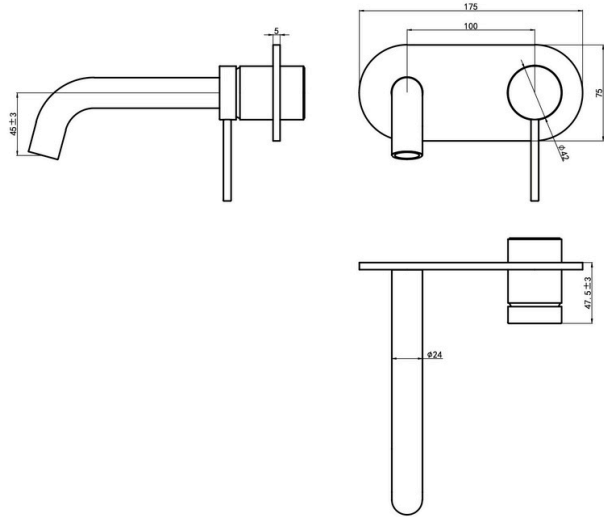

Product Information & Specifications

PRODUCT CODE: ASP6316

Aspire Air Wall Basin/Bath Mixer & Plate Brushed Brass

WELS Rating	4 L/Min
WELS Star Rating	6 Star
WELS Registration	T48675
Features	• 304 Stainless Steel • PVD Finish • Kerox 35mm Cartridge • Universal Body Included

Warranty details

This product is covered for 15 year warranty on the main body. 7 year replacement product or parts (ceramic cartridge, aerator and flexible hoses). This product must be installed by a licensed plumber and in accordance to AS/NZ 3500 Series Standards, failure to do so will void your warranty.

Warranty requirements

Please pay attention to the below details. Failure to do so will void your warranty:

- Do not use acid cleansers
- Do not use abrasive cleansers
- Do not use abrasive cloths

Maintenance instructions

- Rinse surface with warm water
- Dry with a soft cloth
- To remove surface marks, please use a neutral cleanser