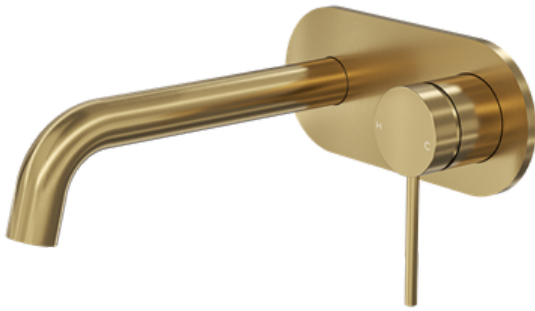

## Product Information & Specifications

PRODUCT CODE: ASP6316

### Aspire Air Wall Basin/Bath Mixer & Plate Brushed Brass

- |                          |  |
|--------------------------|--|
| <b>WELS Rating</b>       | 4 L/Min  |
| <b>WELS Star Rating</b>  | 6 Star   |
| <b>WELS Registration</b> | T48675   |
| <b>Features</b>          | <ul style="list-style-type: none"> <li>• 304 Stainless Steel</li> <li>• PVD Finish</li> <li>• Kerox 35mm Cartridge</li> <li>• Universal Body Included</li> </ul> |