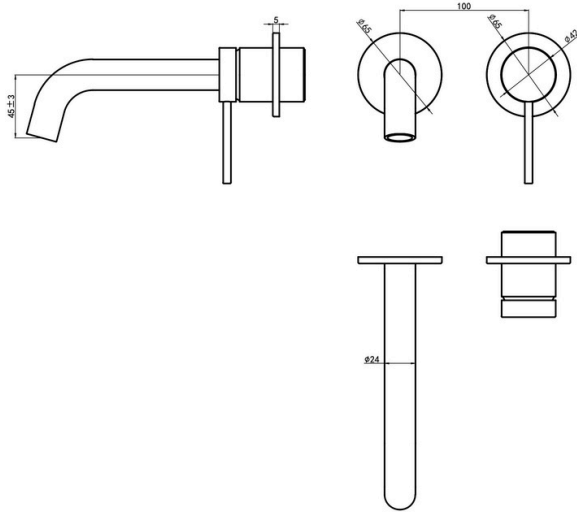

Product Information & Specifications

PRODUCT CODE: ASP6316

Aspire Air Wall Basin/Bath Mixer (Separate Plate) Brushed Brass

WELS Rating	4 L/Min
WELS Star Rating	6 Star
WELS Registration	T48675
Features	<ul style="list-style-type: none"> • 304 Stainless Steel • PVD Finish • Kerox 35mm Cartridge • Universal Body Included

Warranty details

This product is covered for 15 year warranty on the main body. 7 year replacement product or parts (ceramic cartridge, aerator and flexible hoses). This product must be installed by a licensed plumber and in accordance to AS/NZ 3500 Series Standards, failure to do so will void your warranty.