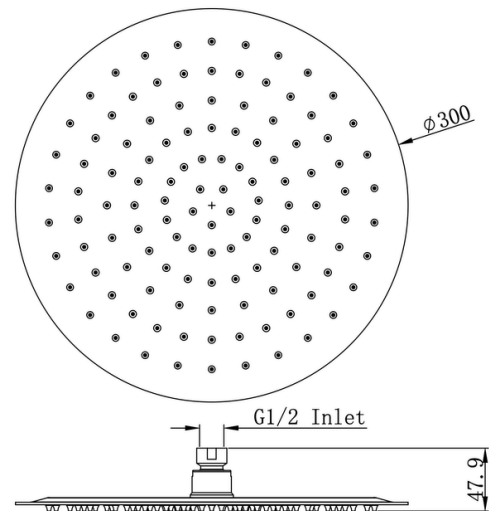

Product Information & Specifications

PRODUCT CODE: ASP6320

Aspire Air 300mm Shower Head Brushed Brass

WELS Rating	9L/Min
WELS Star Rating	3 Star
WELS Registration	S47561
Dimensions (mm)	W300mm x H47.9mm x D300mm
Features	<ul style="list-style-type: none"> • 304 Stainless Steel • Rainfall Shower Head • PVD Finish