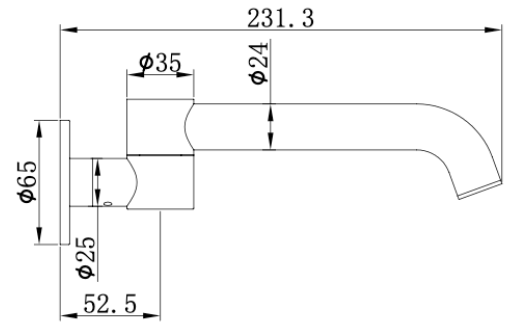

Product Information & Specifications

PRODUCT CODE: ASP6324

Aspire Air 230mm Swivel Bath Outlet Brushed Brass

WELS Rating	N/A
WELS Star Rating	N/A
WELS Registration	N/A
Features	<ul style="list-style-type: none"> • 304 Stainless Steel • PVD Finish • Swivel Spout • Push to Fit