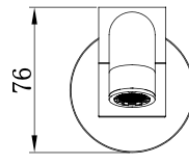

Product Information & Specifications

PRODUCT CODE: ASP6324

Aspire Air 230mm Swivel Bath Outlet Brushed Brass

WELS Rating	N/A
WELS Star Rating	N/A
WELS Registration	N/A
Features	<ul style="list-style-type: none"> • 304 Stainless Steel • PVD Finish • Swivel Spout • Push to Fit