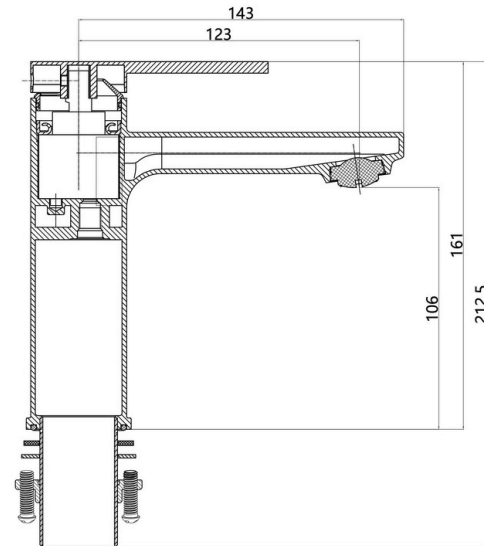

Product Information & Specifications

PRODUCT CODE: ASP6325

Aspire Nuovo Basin Mixer Chrome

WELS Rating	5L/Min
WELS Star Rating	5 Star
WELS Registration	T48621
Features	<ul style="list-style-type: none"> • 304 Stainless Steel • Chrome Finish • Kerox 35mm Cartridge