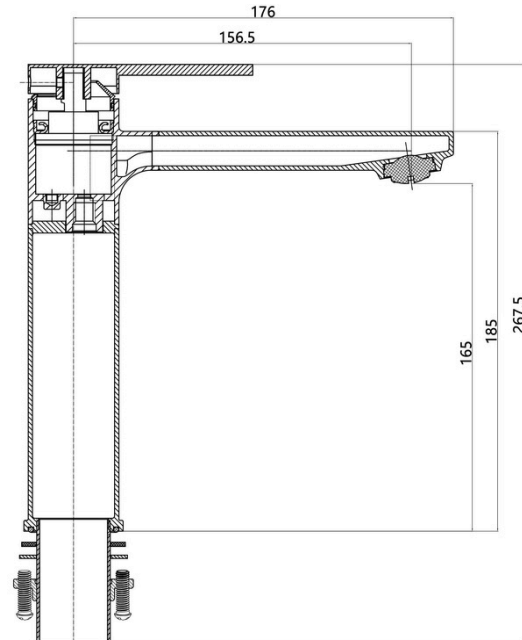

Product Information & Specifications

PRODUCT CODE: ASP6326

Aspire Nuovo Mid Basin Mixer Chrome

WELS Rating	5L/Min
WELS Star Rating	5 Star
WELS Registration	T48621
Features	<ul style="list-style-type: none"> • 304 Stainless Steel • Chrome Finish • Kerox 35mm Cartridge