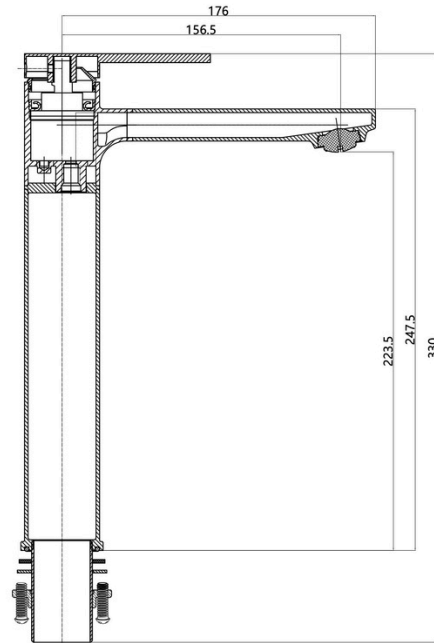

Product Information & Specifications

PRODUCT CODE: ASP6327

Aspire Nuovo Tall Basin Mixer Chrome

WELS Rating	5L/Min
WELS Star Rating	5 Star
WELS Registration	T48621
Features	<ul style="list-style-type: none"> • 304 Stainless Steel • Chrome Finish • Kerox 35mm Cartridge