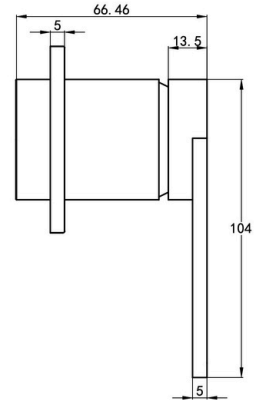

Product Information & Specifications

PRODUCT CODE: ASP6328

Aspire Nuovo Shower/Bath Mixer Chrome

WELS Rating N/A

WELS Star Rating N/A

WELS Registration N/A

- Features**
- 304 Stainless Steel
 - Chrome Finish
 - Kerex 35mm Cartridge
 - Universal Body Included