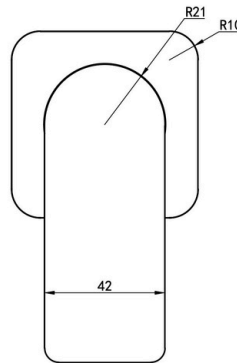

Product Information & Specifications

PRODUCT CODE: ASP6328

Aspire Nuovo Shower/Bath Mixer Chrome

WELS Rating N/A

WELS Star Rating N/A

WELS Registration N/A

- Features**
- 304 Stainless Steel
 - Chrome Finish
 - Kerex 35mm Cartridge
 - Universal Body Included