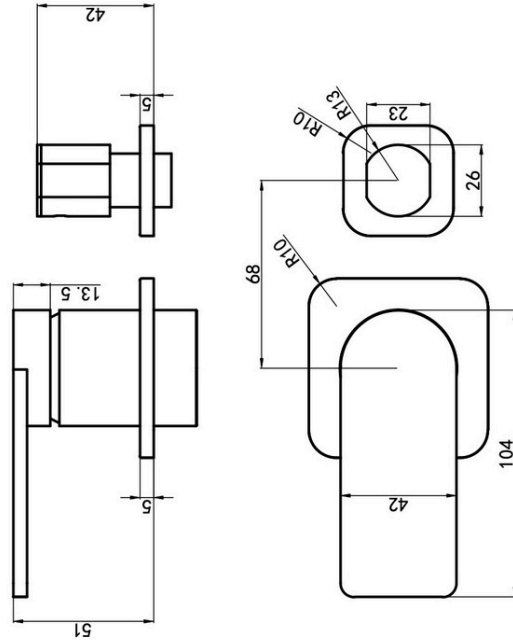

Product Information & Specifications

PRODUCT CODE: ASP6329

Aspire Nuovo Shower/Bath Mixer Diverter (Seperate Plate) Chrome

WELS Rating	N/A
WELS Star Rating	N/A
WELS Registration	N/A
Features	• 304 Stainless Steel • Chrome Finish • Kerox 35mm Cartridge • 1/4 Turn Ceramic Disc • Universal Body Included

Warranty details

This product is covered for 15 year warranty on the main body. 7 year replacement product or parts (ceramic cartridge, aerator and flexible hoses). This product must be installed by a licensed plumber and in accordance to AS/NZ 3500 Series Standards, failure to do so will void your warranty.

Warranty requirments

Please pay attention to the below details. Failure to do so will void your warranty:

- Do not use acid cleansers
- Do not use abrasive cleansers
- Do not use abrasive cloths

Maintenance instructions

- Rinse surface with warm water
- Dry with a soft cloth
- To remove surface marks, please use a neutral cleanser