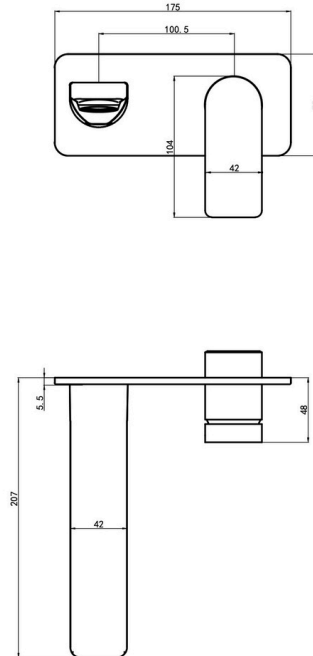

## Product Information & Specifications

PRODUCT CODE: ASP6330

### Aspire Nuovo Wall Basin/Bath Mixer & Plate Chrome

<b>WELS Rating</b>	45.5 L/Min
<b>WELS Star Rating</b>	5 Star
<b>WELS Registration</b>	T48676
<b>Features</b>	<ul style="list-style-type: none"> <li>• 304 Stainless Steel</li> <li>• Chrome Finish</li> <li>• Kerox 35mm Cartridge</li> <li>• Universal Body Included</li> </ul>