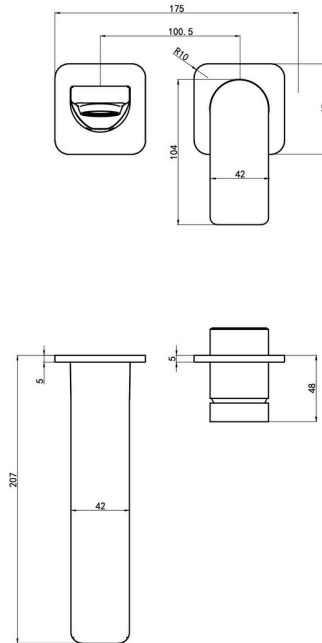

Product Information & Specifications

PRODUCT CODE: ASP6331

Aspire Nuovo Wall Basin/Bath Mixer (Seperate Plate) Chrome

WELS Rating	5.5 L/Min
WELS Star Rating	5 Star
WELS Registration	T48676
Features	• 304 Stainless Steel • Chrome Finish • Kerox 35mm Cartridge • Universal Body Included

Warranty details

This product is covered for 15 year warranty on the main body. 7 year replacement product or parts (ceramic cartridge, aerator and flexible hoses). This product must be installed by a licensed plumber and in accordance to AS/NZ 3500 Series Standards, failure to do so will void your warranty.

Warranty requirments

Please pay attention to the below details. Failure to do so will void your warranty:

- Do not use acid cleansers
- Do not use abrasive cleansers
- Do not use abrasive cloths

Maintenance instructions

- Rinse surface with warm water
- Dry with a soft cloth
- To remove surface marks, please use a neutral cleanser