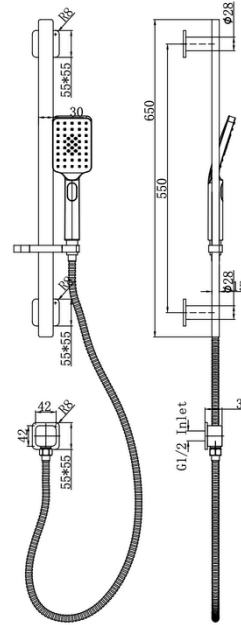

Product Information & Specifications

PRODUCT CODE: ASP6332

Aspire Nuovo Rail Shower (650mm Rail & Handshower) Chrome

WELS Rating	7L/Min
WELS Star Rating	4 Star
WELS Registration	S47765
Dimensions (mm)	W30mm x H650mm x D35mm
Features	<ul style="list-style-type: none"> • 304 Stainless Steel • Sliding Handpiece Dock • Multifunction Handpiece • Chrome Finish • 3 Spray Functions

Warranty details

This product is covered for 15 year warranty on the main body. 7 year replacement product or parts (ceramic cartridge, aerator and flexible hoses). This product must be installed by a licensed plumber and in accordance to AS/NZ 3500 Series Standards, failure to do so will void your warranty.