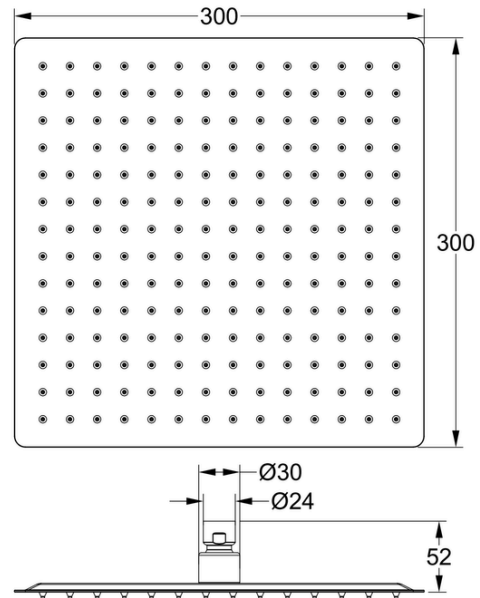

Product Information & Specifications

PRODUCT CODE: ASP6334

Aspire Nuovo 300mm Shower Head Chrome

WELS Rating	9L/Min
WELS Star Rating	3 Star
WELS Registration	S47560
Dimensions (mm)	W300mm x H52mm x D300mm
Features	<ul style="list-style-type: none"> • 304 Stainless Steel • Rainfall Shower Head • Chrome Finish