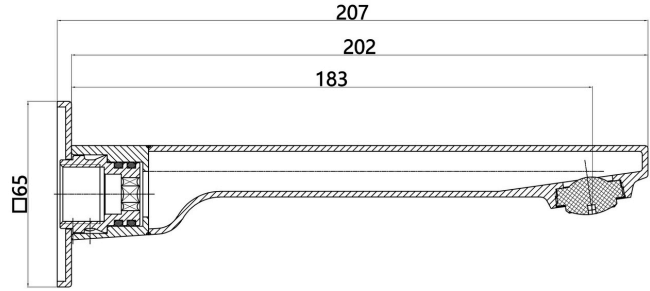

Product Information & Specifications

PRODUCT CODE: ASP6337

Aspire Nuovo 180mm Basin/Bath Outlet Chrome

WELS Rating	5 Star
WELS Star Rating	5L/Min
WELS Registration	T48678
Features	<ul style="list-style-type: none"> • 304 Stainless Steel • Chrome Finish • Push to Fit