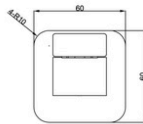

Product Information & Specifications

PRODUCT CODE: ASP6338

Aspire Nuovo 230mm Swivel Bath Outlet Chrome

WELS Rating N/A

WELS Star Rating N/A

WELS Registration N/A

- Features**
- 304 Stainless Steel
 - Chrome Finish
 - Swivel Spout
 - Push to Fit