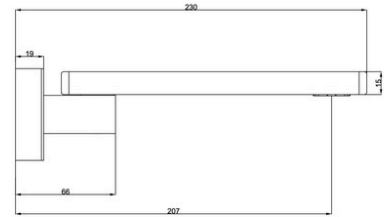

Product Information & Specifications

PRODUCT CODE: ASP6338

Aspire Nuovo 230mm Swivel Bath Outlet Chrome

WELS Rating N/A

WELS Star Rating N/A

WELS Registration N/A

- Features**
- 304 Stainless Steel
 - Chrome Finish
 - Swivel Spout
 - Push to Fit