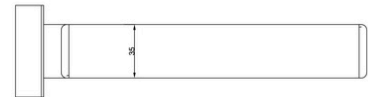

Product Information & Specifications

PRODUCT CODE: ASP6338

Aspire Nuovo 230mm Swivel Bath Outlet Chrome

WELS Rating N/A

WELS Star Rating N/A

WELS Registration N/A

- Features**
- 304 Stainless Steel
 - Chrome Finish
 - Swivel Spout
 - Push to Fit